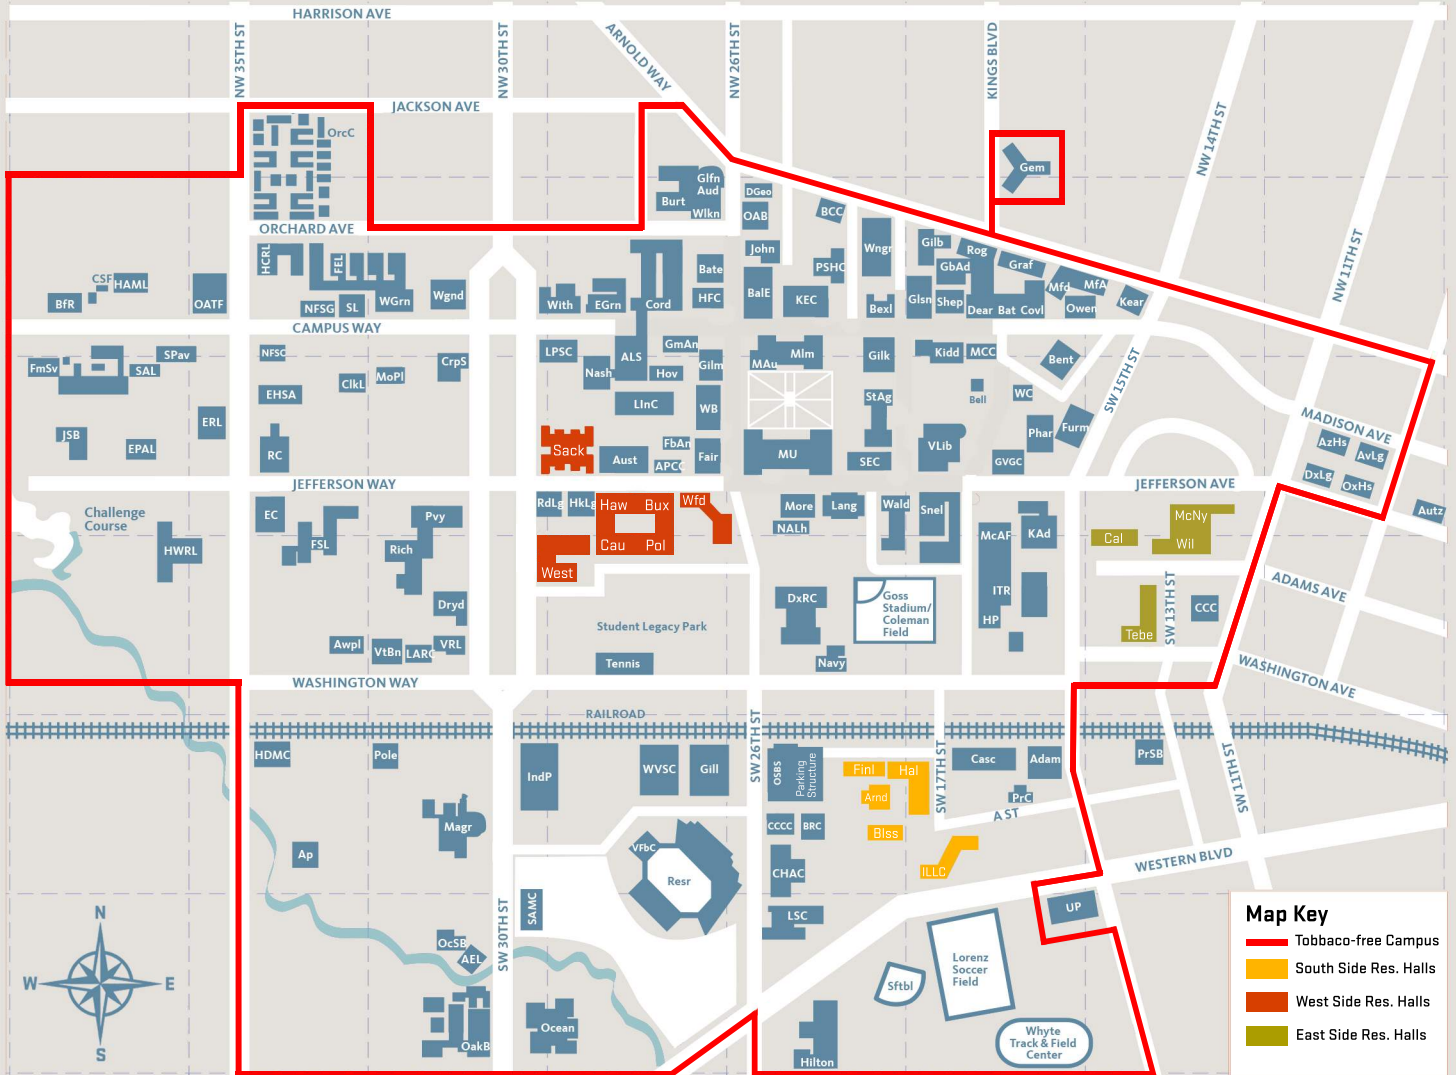

SMOKE-FREE OSU CAMPUS BOUNDARY

Map Key

- █ Tobacco-free Campus
- █ South Side Res. Halls
- █ West Side Res. Halls
- █ East Side Res. Halls