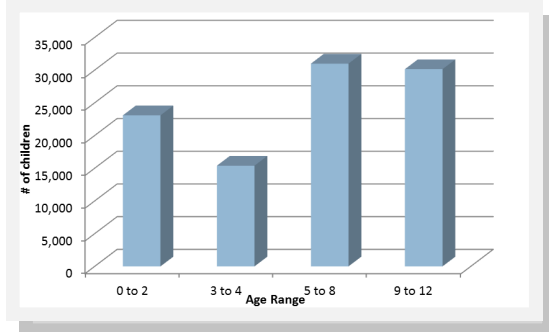

Child Care and Education in Washington County

How many children under 13 live in Washington County?¹

In 2012, there were **99,607** children age 0-12 years:

- ◆ **23,085** children age 0-2
- ◆ **15,390** children age 3-4
- ◆ **30,989** children 5-8
- ◆ **30,143** children 9-12

How much child care and education do we need?²

How much child care do we have?³

The following community resources exist for families in Washington County:

- ◆ **12,323** slots in child care centers
- ◆ **4,372** slots in family child care homes

Washington County currently has **17** visible slots per 100 children

A map associated with this profile displays the amount and type of child care available within Washington County Elementary school catchment areas.