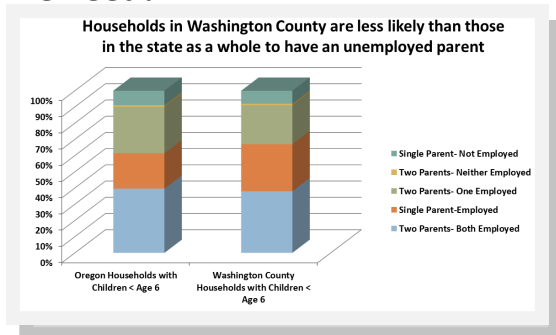

Child Care and Education in Washington County

How many children under 13 live in Washington County?¹

In 2012, there were **99,607** children age 0-12 years:

- ◆ **23,085** children age 0-2
- ◆ **15,390** children age 3-4
- ◆ **30,989** children 5-8
- ◆ **30,143** children 9-12

How much child care and education do we need?²

How much child care do we have?³

The following community resources exist for families in Washington County:

- ◆ **12,323** slots in child care centers
- ◆ **4,372** slots in family child care homes

Washington County currently has **17** visible slots per 100 children

A map associated with this profile displays the amount and type of child care available within Washington County Elementary school catchment areas.