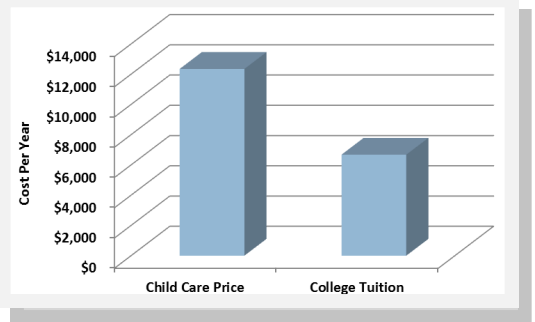

How much child care and education do we need?²

How much child care do we have?³

The following community resources exist for families in Washington County:

- ◆ **12,323** slots in child care centers
- ◆ **4,372** slots in family child care homes

Washington County currently has **17** visible slots per 100 children

A map associated with this profile displays the amount and type of child care available within Washington County Elementary school catchment areas.

How much does child care cost?^{4&5}

The price of child care in Washington County exceeds the cost of college tuition at Oregon's public universities.

- ◆ Median annual price of child care in Washington County \$12,348
- ◆ Average annual price of public university tuition in Oregon \$6,679
- ◆ Care of a toddler as a percent of the annual income of a minimum wage worker 67%