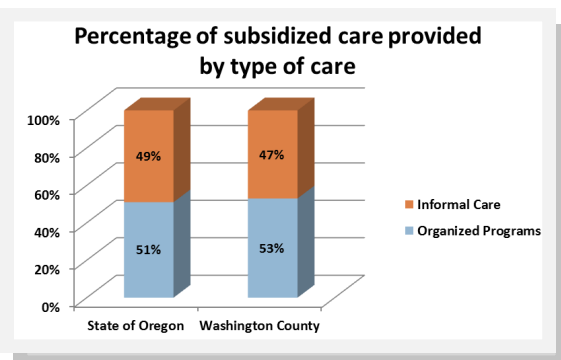

Washington County currently has **17** visible slots per 100 children

A map associated with this profile displays the amount and type of child care available within Washington County Elementary school catchment areas.

How much does child care cost?^{4&5}

The price of child care in Washington County exceeds the cost of college tuition at Oregon's public universities.

- ◆ Median annual price of child care in Washington County \$12,348
- ◆ Average annual price of public university tuition in Oregon \$6,679
- ◆ Care of a toddler as a percent of the annual income of a minimum wage worker 67%

In 2011, child care workers earned a median salary between **\$20,280** and **\$28,350**⁶

Number of children whose families receive subsidies

from the Department of Human Services to help pay for child care⁷