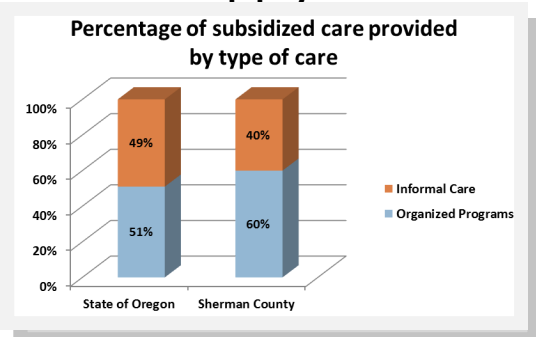

Number of children whose families receive subsidies from the Department of Human

Services to help pay for child care⁶

On average, families of **5** Sherman County children per month received a subsidy to help pay for child care in 2012

For more information about child care in Sherman County, contact:

Child Care Partners
400 E Scenic Dr.
Columbia Gorge Community College
The Dalles, Oregon 97058
541.506.6131 or toll free 1.800.755.1143
Email: ccp@cgcc.or.us
Website: cgcc.cc.or.us

¹2012 population estimates from the Center for Population Research and Census at Portland State University.

²US Census, ACS, B23009, 2011 3-year estimate for Oregon.

³Price of child care for a toddler based on the median price of child care in a Sherman County family child care home in Oregon as of March, 2012, OCCRP, OSU.

⁴2012 county-level cost of child care from Grobe, D. & Weber, R. *2012 Oregon Child Care Market Price Study*. Oregon Child Care Research Partnership, OSU.

⁵Average annual tuition from an OUS undergraduate student during 2011-2012 academic year from Oregon University System website.

⁶Subsidy data for Federal Fiscal Year (FFY) 2012 provided by the Department of Human Services. Analysis by OCCRP, OSU.