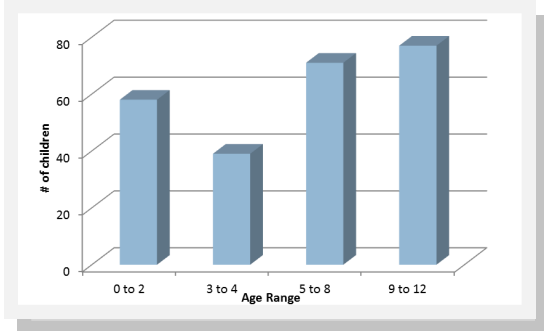

Child Care and Education in Sherman County

How many children under 13 live in Sherman County?¹

In 2012, there were **245** children age 0-12 years:

- ◆ **58** children age 0-2
- ◆ **39** children age 3-4
- ◆ **71** children 5-8
- ◆ **77** children 9-12

How much child care and education do we need?²

How much child care do we have?³

The following community resources exist for families in Sherman County:

- ◆ **68** slots in child care centers
- ◆ **34** slots in family child care homes

Sherman County currently has **41** visible slots per 100 children

A map associated with this profile displays the amount and type of child care available within Sherman County Elementary school catchment areas.