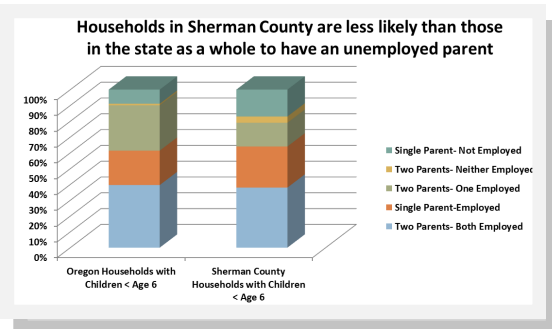

Child Care and Education in Sherman County

How many children under 13 live in Sherman County?¹

In 2012, there were **245** children age 0-12 years:

- ◆ **58** children age 0-2
- ◆ **39** children age 3-4
- ◆ **71** children 5-8
- ◆ **77** children 9-12

How much child care and education do we need?²

How much child care do we have?³

The following community resources exist for families in Sherman County:

- ◆ **68** slots in child care centers
- ◆ **34** slots in family child care homes

Sherman County currently has **41** visible slots per 100 children

A map associated with this profile displays the amount and type of child care available within Sherman County Elementary school catchment areas.