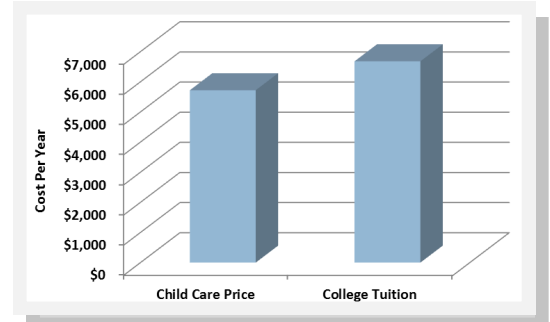

How much child care and education do we need?²

How much child care do we have?³

The following community resources exist for families in Sherman County:

- ◆ **68** slots in child care centers
- ◆ **34** slots in family child care homes

Sherman County currently has **41** visible slots per 100 children

A map associated with this profile displays the amount and type of child care available within Sherman County Elementary school catchment areas.

How much does child care cost?^{4&5}

The price of child care in Sherman County is less than the cost of college tuition at Oregon's public universities.

- ◆ Median annual price of child care in Sherman County **\$5,720**
- ◆ Average annual price of public university tuition in Oregon **\$6,679**
- ◆ Care of a toddler as a percent of the annual income of a minimum wage worker **31%**