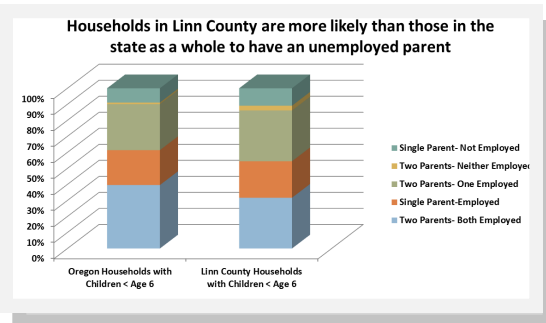

Child Care and Education in Linn County

How many children under 13 live in Linn County?¹

In 2012, there were **20,216** children age 0-12 years:

- ◆ **4,647** children age 0-2
- ◆ **3,098** children age 3-4
- ◆ **6,111** children 5-8
- ◆ **6,360** children 9-12

How much child care and education do we need?²

How much child care do we have?³

The following community resources exist for families in Linn County:

- ◆ **1,758** slots in child care centers
- ◆ **790** slots in family child care homes

Linn County currently has **13** visible slots per 100 children

A map associated with this profile displays the amount and type of child care available within Linn County Elementary school catchment areas.