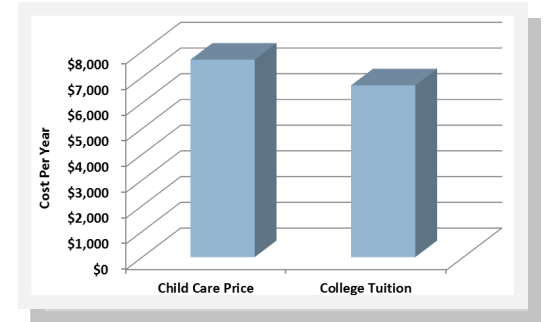

How much child care and education do we need?²

How much child care do we have?³

The following community resources exist for families in Linn County:

- ◆ **1,758** slots in child care centers
- ◆ **790** slots in family child care homes

Linn County currently has **13** visible slots per 100 children

A map associated with this profile displays the amount and type of child care available within Linn County Elementary school catchment areas.

How much does child care cost?^{4&5}

The price of child care in Linn County exceeds the cost of college tuition at Oregon's public universities.

- ◆ Median annual price of child care in Linn County **\$7,680**
- ◆ Average annual price of public university tuition in Oregon **\$6,679**
- ◆ Care of a toddler as a percent of the annual income of a minimum wage worker **42%**