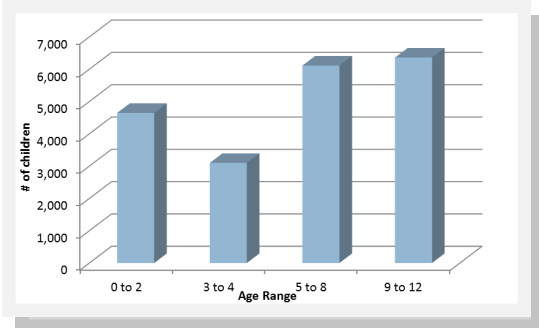

Child Care and Education in Linn County

How many children under 13 live in Linn County?¹

In 2012, there were **20,216** children age 0-12 years:

- ◆ **4,647** children age 0-2
- ◆ **3,098** children age 3-4
- ◆ **6,111** children 5-8
- ◆ **6,360** children 9-12

How much child care and education do we need?²

How much child care do we have?³

The following community resources exist for families in Linn County:

- ◆ **1,758** slots in child care centers
- ◆ **790** slots in family child care homes

Linn County currently has **13** visible slots per 100 children

A map associated with this profile displays the amount and type of child care available within Linn County Elementary school catchment areas.