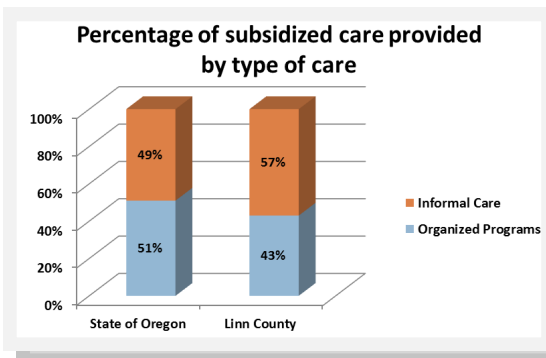

How much child care and education do we need?²

How much child care do we have?³

The following community resources exist for families in Linn County:

- ◆ **1,758** slots in child care centers
- ◆ **790** slots in family child care homes

Linn County currently has **13** visible slots per 100 children

A map associated with this profile displays the amount and type of child care available within Linn County Elementary school catchment areas.

How much does child care cost?^{4&5}

The price of child care in Linn County exceeds the cost of college tuition at Oregon's public universities.

- ◆ Median annual price of child care in Linn County **\$7,680**
- ◆ Average annual price of public university tuition in Oregon **\$6,679**
- ◆ Care of a toddler as a percent of the annual income of a minimum wage worker **42%**

In 2011, child care workers earned a median salary between **\$19,760** and **\$24,960**⁶

Number of children whose families receive subsidies

from the Department of Human Services to help pay for child care⁷