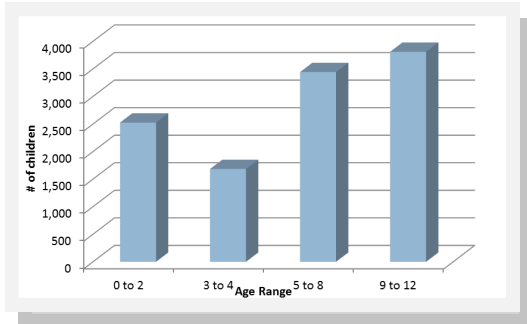

Child Care and Education in Josephine County

How many children under 13 live in Josephine County?¹

In 2012, there were **11,462** children age 0-12 years:

- ◆ **2,526** children age 0-2
- ◆ **1,684** children age 3-4
- ◆ **3,442** children 5-8
- ◆ **3,810** children 9-12

How much child care and education do we need?²

How much child care do we have?³

The following community resources exist for families in Josephine County:

- ◆ **1,312** slots in child care centers
- ◆ **323** slots in family child care homes

Josephine County currently has **14** visible slots per 100 children

A map associated with this profile displays the amount and type of child care available within Josephine County Elementary school catchment areas.