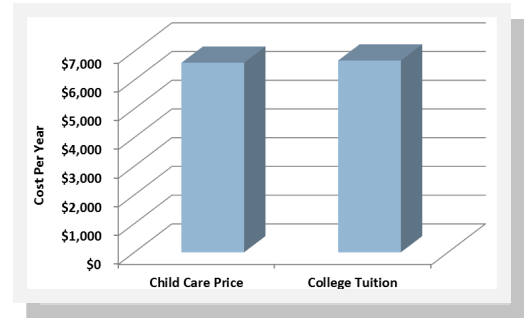

How much child care and education do we need?²

How much child care do we have?³

The following community resources exist for families in Josephine County:

- ◆ **1,312** slots in child care centers
- ◆ **323** slots in family child care homes

Josephine County currently has **14** visible slots per 100 children

A map associated with this profile displays the amount and type of child care available within Josephine County Elementary school catchment areas.

How much does child care cost?^{4&5}

The price of child care in Josephine County is close to the cost of college tuition at Oregon's public universities.

- ◆ Median annual price of child care in Josephine County \$6,600
- ◆ Average annual price of public university tuition in Oregon \$6,679
- ◆ Care of a toddler as a percent of the annual income of a minimum wage worker 36%