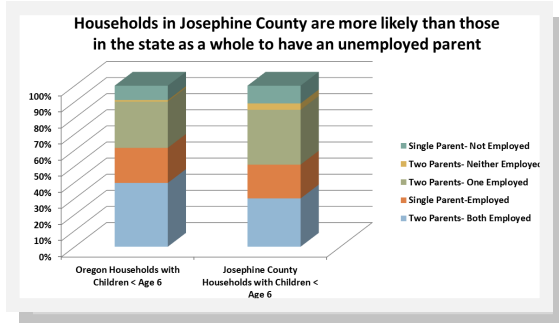

Child Care and Education in Josephine County

How many children under 13 live in Josephine County?¹

In 2012, there were **11,462** children age 0-12 years:

- ◆ **2,526** children age 0-2
- ◆ **1,684** children age 3-4
- ◆ **3,442** children 5-8
- ◆ **3,810** children 9-12

How much child care and education do we need?²

How much child care do we have?³

The following community resources exist for families in Josephine County:

- ◆ **1,312** slots in child care centers
- ◆ **323** slots in family child care homes

Josephine County currently has **14** visible slots per 100 children

A map associated with this profile displays the amount and type of child care available within Josephine County Elementary school catchment areas.