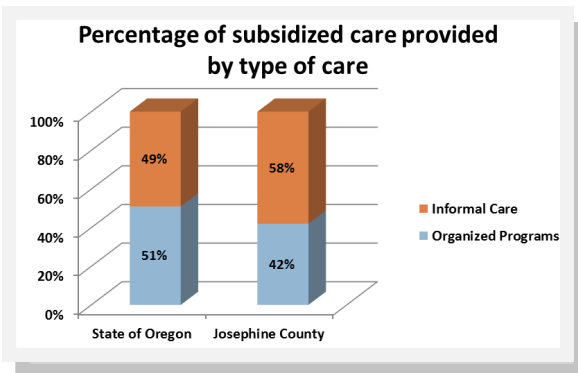

Josephine County currently has **14** visible slots per 100 children

A map associated with this profile displays the amount and type of child care available within Josephine County Elementary school catchment areas.

How much does child care cost?^{4&5}

The price of child care in Josephine County is close to the cost of college tuition at Oregon's public universities.

- ◆ Median annual price of child care in Josephine County \$6,600
- ◆ Average annual price of public university tuition in Oregon \$6,679
- ◆ Care of a toddler as a percent of the annual income of a minimum wage worker 36%

In 2011, child care workers earned a median salary between **\$18,200** and **\$20,800**⁶

Number of children whose families receive subsidies

from the Department of Human Services to help pay for child care⁷