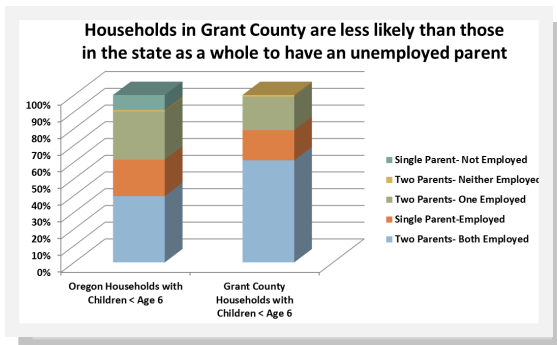

Child Care and Education in Grant County

How many children under 13 live in Grant County?¹

In 2012, there were **925** children age 0-12 years:

- ◆ **198** children age 0-2
- ◆ **132** children age 3-4
- ◆ **272** children 5-8
- ◆ **323** children 9-12

How much child care and education do we need?²

How much child care do we have?³

The following community resources exist for families in Grant County:

- ◆ **116** slots in child care centers
- ◆ **30** slots in family child care homes