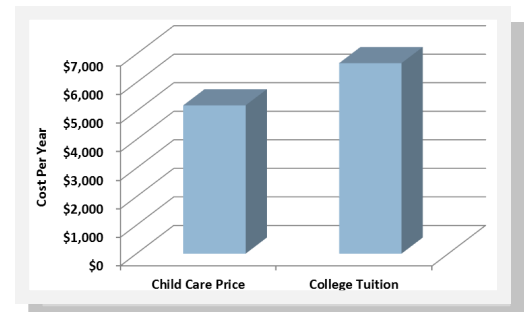

How much does child care cost?^{4&5}

The price of child care in Grant County is close to the cost of college tuition at Oregon's public universities.

- Median annual price of child care in Grant County **$5,200**
- Average annual price of public university tuition in Oregon **$6,679**
- Care of a toddler as a percent of the annual income of a minimum wage worker **28%**

Note: Due to the small number of centers in Grant County, there is insufficient data to accurately report child care worker salary