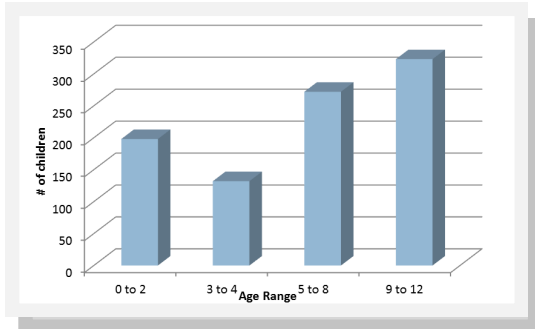

Child Care and Education in Grant County

How many children under 13 live in Grant County?¹

In 2012, there were **925** children age 0-12 years:

- ◆ **198** children age 0-2
- ◆ **132** children age 3-4
- ◆ **272** children 5-8
- ◆ **323** children 9-12

How much child care and education do we need?²

How much child care do we have?³

The following community resources exist for families in Grant County:

- ◆ **116** slots in child care centers
- ◆ **30** slots in family child care homes