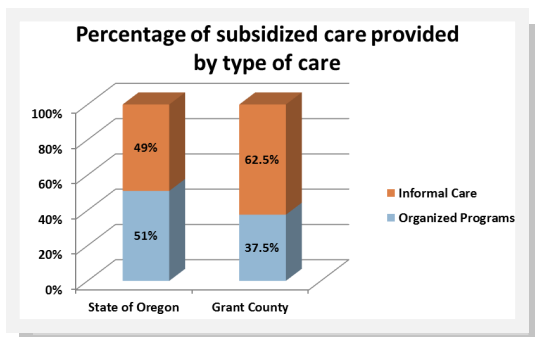

Number of children whose families receive subsidies from the Department of Human Services to help pay for child care⁶

Services to help pay for child care⁶

On average, families of **8** Grant County children per month received a subsidy to help pay for child care in 2012

For more information about child care in Grant County, contact:

Child Care Resource & Referral
530 E Main, suite 6
John Day, Oregon 97845
541.575.0251 or toll free 1.800.956.0324 x7
Email: CCRAssist@tecteam.org
Website: www.trainingemployment.org

¹2012 population estimates from the Center for Population Research and Census at Portland State University.

²US Census, ACS, B23009, 2011 3-year estimate for Oregon.

³Price of child care for a toddler based on the median price of child care in a Grant County family child care home in Oregon as of March, 2012, OCCRP, OSU.

⁴2012 county-level cost of child care from Grobe, D. & Weber, R. 2012 Oregon Child Care Market Price Study. Oregon Child Care Research Partnership, OSU.

⁵Average annual tuition from an OUS undergraduate student during 2011-2012 academic year from Oregon University System website.

⁶Subsidy data for Federal Fiscal Year (FFY) 2012 provided by the Department of Human Services. Analysis by OCCRP, OSU.