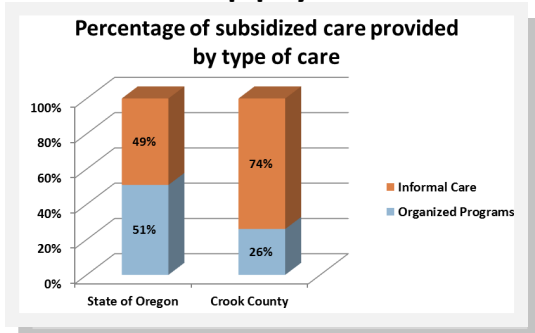

Number of children whose families receive subsidies from the Department of Human Services to help pay for child care⁶

Services to help pay for child care⁶

On average, families of **31** Crook County children per month received a subsidy to help pay for child care in 2012

For more information about child care in Crook County, contact:

NeighborImpact Child Care Resources
2303 SW First St., suite A
Redmond, Oregon 97756
541.548.2380 x113 or toll free 1.888.298.2672
Email: ccr@neighborimpact.org
Website: www.neighborimpact.org/ccr.html

¹2012 population estimates from the Center for Population Research and Census at Portland State University.

²US Census, ACS, B23009, 2011 3-year estimate for Oregon.

³Price of child care for a toddler based on an estimated supply of child care in Oregon as of March, 2012, OCCRP, OSU.

⁴2012 county-level cost of child care from Grobe, D. & Weber, R. *2012 Oregon Child Care Market Price Study*. Oregon Child Care Research Partnership, OSU.

⁵Average annual tuition from an OUS undergraduate student during 2011-2012 academic year from Oregon University System website.

⁶Subsidy data for Federal Fiscal Year (FFY) 2012 provided by the Department of Human Services. Analysis by OCCRP, OSU.