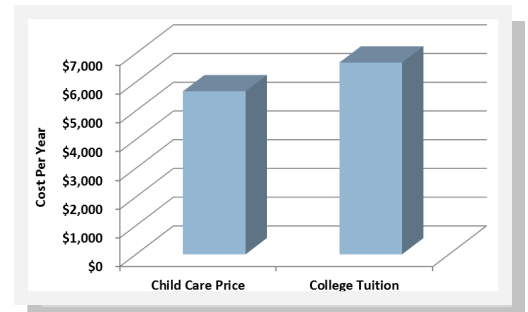

How much child care and education do we need?²

How much child care do we have?³

The following community resources exist for families in Crook County:

- ◆ **258** slots in child care centers
- ◆ **184** slots in family child care homes

Crook County currently has **14** visible slots per 100 children

A map associated with this profile displays the amount and type of child care available within Crook County Elementary school catchment areas.

How much does child care cost?^{4&5}

The price of child care in Crook County is close to the cost of college tuition at Oregon's public universities.

- ◆ Median annual price of child care in Crook County \$5,676
- ◆ Average annual price of public university tuition in Oregon \$6,679
- ◆ Care of a toddler as a percent of the annual income of a minimum wage worker 31%