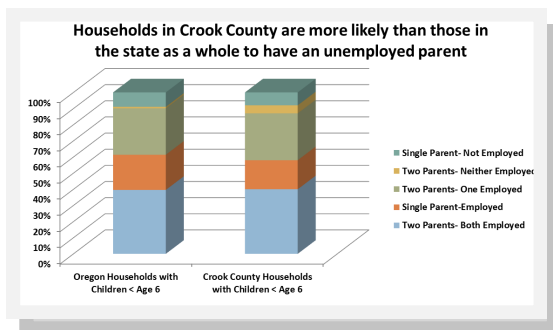

Child Care and Education in Crook County

How many children under 13 live in Crook County?¹

In 2012, there were **3,048** children age 0-12 years:

- ◆ **646** children age 0-2
- ◆ **431** children age 3-4
- ◆ **944** children 5-8
- ◆ **1,027** children 9-12

How much child care and education do we need?²

How much child care do we have?³

The following community resources exist for families in Crook County:

- ◆ **258** slots in child care centers
- ◆ **184** slots in family child care homes

Crook County currently has **14** visible slots per 100 children

A map associated with this profile displays the amount and type of child care available within Crook County Elementary school catchment areas.