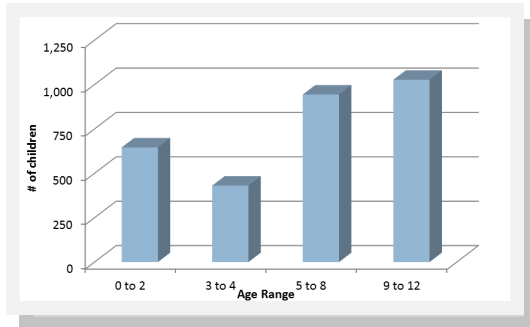

Child Care and Education in Crook County

How many children under 13 live in Crook County?¹

In 2012, there were **3,048** children age 0-12 years:

- ◆ **646** children age 0-2
- ◆ **431** children age 3-4
- ◆ **944** children 5-8
- ◆ **1,027** children 9-12

How much child care and education do we need?²

How much child care do we have?³

The following community resources exist for families in Crook County:

- ◆ **258** slots in child care centers
- ◆ **184** slots in family child care homes

Crook County currently has **14** visible slots per 100 children

A map associated with this profile displays the amount and type of child care available within Crook County Elementary school catchment areas.