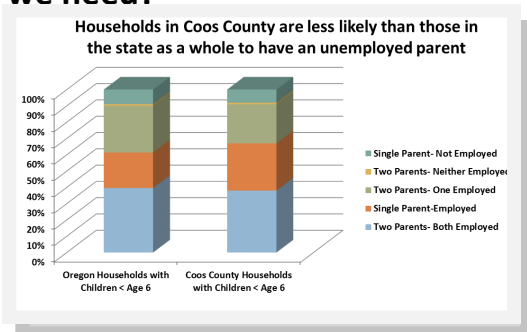

# Child Care and Education in Coos County

## How many children under 13 live in Coos County?<sup>1</sup>

In 2012, there were **8,458** children age 0-12 years:

- ◆ **2,000** children age 0-2
- ◆ **1,333** children age 3-4
- ◆ **2,521** children 5-8
- ◆ **2,604** children 9-12

## How much child care and education do we need?<sup>2</sup>

## How much child care do we have?<sup>3</sup>

The following community resources exist for families in Coos County:

- ◆ **667** slots in child care centers
- ◆ **387** slots in family child care homes

Coos County currently has **12** visible slots per 100 children