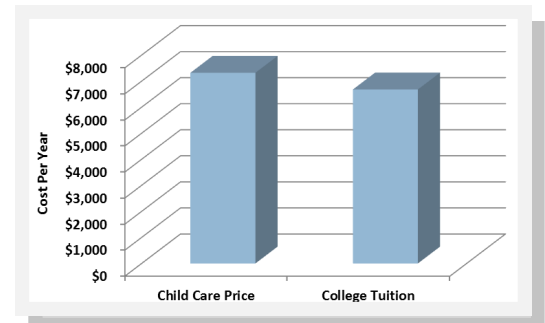

How much does child care cost?^{4&5}

The price of child care in Coos County exceeds the cost of college tuition at Oregon's public universities.

- Median annual price of child care in Coos County **$7,320**
- Average annual price of public university tuition in Oregon **$6,679**
- Care of a toddler as a percent of the annual income of a minimum wage worker **40%**

In 2011, child care workers earned a median salary between **$19,677** and **$31,200**⁶