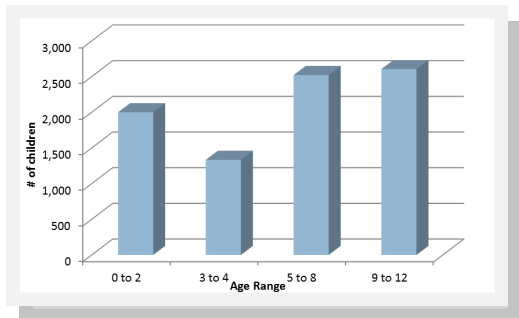

## How many children under 13 live in Coos County?<sup>1</sup>

In 2012, there were **8,458** children age 0-12 years:

- ◆ **2,000** children age 0-2
- ◆ **1,333** children age 3-4
- ◆ **2,521** children 5-8
- ◆ **2,604** children 9-12