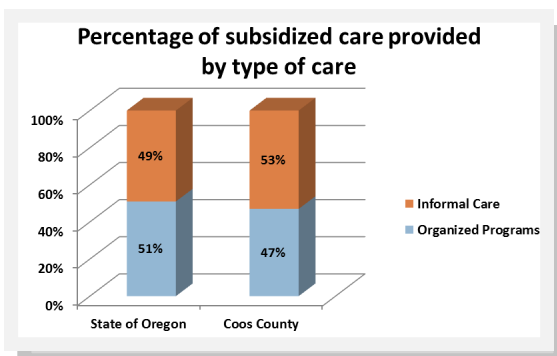

Number of children whose families receive subsidies

from the Department of Human Services to help pay for child care⁷

On average, families of **234** Coos County children per month received a subsidy to help pay for child care in 2012

For more information about child care in Coos County, contact:

CARE Connections
1988 Newmark
South Western Oregon Community College
Coos Bay, Oregon 97420
541.888.7957 or toll free 1.800.611.7555
Email: cc&r@state.or.us
Website: www.socc.edu/careconnections

¹2012 population estimates from the Center for Population Research and Census at Portland State University.

²US Census, ACS, B23009, 2011 3-year estimate for Oregon.

³Price of child care for a toddler based on an estimated supply of child care in Oregon as of March, 2012, OCCRP, OSU.

⁴2012 county-level cost of child care from Grobe, D. & Weber, R. *2012 Oregon Child Care Market Price Study*. Oregon Child Care Research Partnership, OSU.

⁵Average annual tuition from an OUS undergraduate student during 2011-2012 academic year from Oregon University System website.

⁶Oregon Child Care Division, 2011

⁷Subsidy data for Federal Fiscal Year (FFY) 2012 provided by the Department of Human Services. Analysis by OCCRP, OSU.