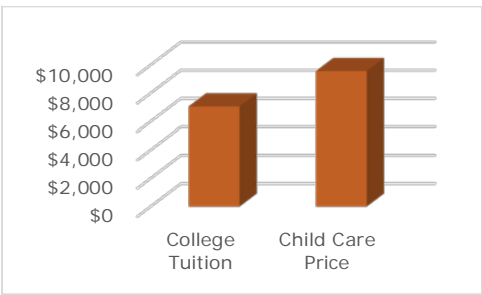

In 2013, child care workers earned a median salary between **$20,800** and **$28,600**⁶