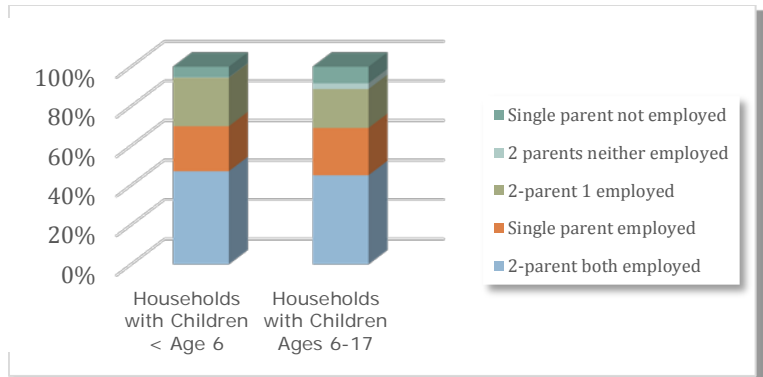

Child Care and Education in Yamhill County

How many children under 13 live in Yamhill County?¹

In 2014, there were **17,538** children aged 0-12 years:

- **3,896** children age 0-2
- **2,597** children age 3-4
- **5,431** children 5-8
- **5,614** children 9-12

How much child care and education do we need?²

70% of families in Yamhill County with children under 6 are likely to need child care due to parental employment.

How much does child care cost?^{4&5}

The price of child care in Yamhill County exceeds the cost of college tuition at Oregon's public universities.