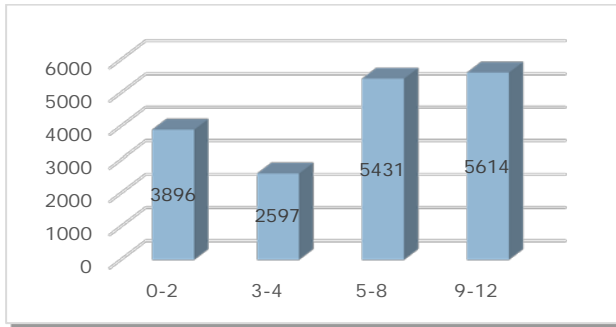

Child Care and Education in Yamhill County

How many children under 13 live in Yamhill County?¹

In 2014, there were **17,538** children aged 0-12 years:

- **3,896** children age 0-2
- **2,597** children age 3-4
- **5,431** children 5-8
- **5,614** children 9-12

How much child care and education do we need?²

70% of families in Yamhill County with children under 6 are likely to need child care due to parental employment.

How much does child care cost?^{4&5}

The price of child care in Yamhill County exceeds the cost of college tuition at Oregon's public universities.