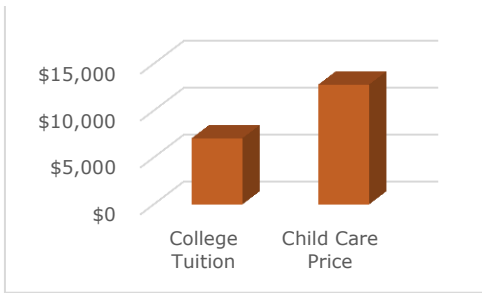

Child Care and Education in Washington County

How many children under 13 live in Washington County?¹

In 2014, there were **100,247** children aged 0-12 years:

- **23,222** children age 0-2
- **15,482** children age 3-4
- **31,250** children 5-8
- **30,294** children 9-12

How much child care and education do we need?²

How much child care do we have?³

The following community resources exist for families in Washington County:

- **14,214** slots in child care centers
- **4,331** slots in family child care homes

Washington County currently has **19** visible slots per 100 children

60% of families in Washington County with children under 6 are likely to need child care due to parental employment.

How much does child care cost?^{4&5}

The price of child care in Washington County is close to the cost of college tuition at Oregon's public universities.

- Median annual price of child care in Washington County **\$12,792**
- Average annual price of public university tuition in Oregon **\$7,061**
- Care of a toddler as a percent of the annual income of a minimum wage worker **68%**