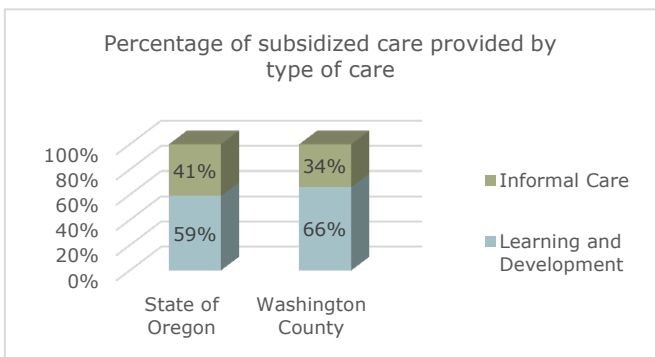

Number of children whose families receive subsidies from the Department of Human Services to help pay for child care⁷

On average, families of **1,824** Washington County children per month received a subsidy to help pay for child care in 2014

For more information about child care in Washington County, contact:

Child Care Resource and Referral
1001 SW Baseline
Hillsboro, Oregon 97123
971.223.6100 or toll free 1.800.624.9516
Email: crrr@caowash.org

¹ 2013 population estimates from the Center for Population Research and Census at Portland State University. ² US Census, ACS, B23009, 2013 3-year estimate for Oregon. ³ Price of child care for a toddler based on the median price of child care in a Baker County family child care home in Oregon as of March, 2014, OCCRP, OSU. ⁴ 2014 county-level cost of child care from Grobe, D. & Weber, R. 2014 Oregon Child Care Market Price Study. Oregon Child Care Research Partnership, OSU. ⁵ Average annual tuition from an OUS undergraduate student during 2014-2015 academic year from Oregon University System website. ⁶ Subsidy data for Federal Fiscal Year (FFY) 2014 provided by the Department of Human Services. Analysis by OCCRP, OSU.