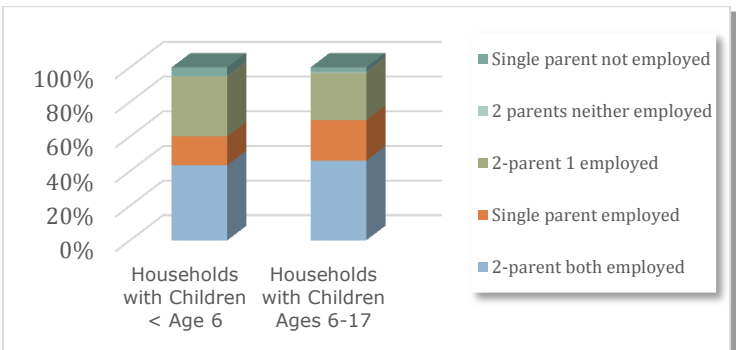

Child Care and Education in Washington County

How many children under 13 live in Washington County?¹

In 2014, there were **100,247** children aged 0-12 years:

- **23,222** children age 0-2
- **15,482** children age 3-4
- **31,250** children 5-8
- **30,294** children 9-12

How much child care and education do we need?²

How much child care do we have?³

The following community resources exist for families in Washington County:

- **14,214** slots in child care centers
- **4,331** slots in family child care homes

Washington County currently has **19** visible slots per 100 children

60% of families in Washington County with children under 6 are likely to need child care due to parental employment.

How much does child care cost?^{4&5}