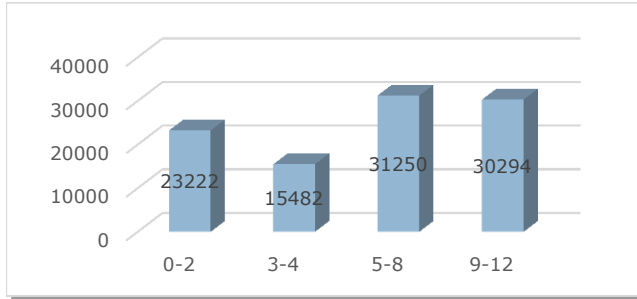

Child Care and Education in Washington County

How many children under 13 live in Washington County?¹

In 2014, there were **100,247** children aged 0-12 years:

- **23,222** children age 0-2
- **15,482** children age 3-4
- **31,250** children 5-8
- **30,294** children 9-12

How much child care and education do we need?²

How much child care do we have?³

The following community resources exist for families in Washington County:

- **14,214** slots in child care centers
- **4,331** slots in family child care homes

Washington County currently has **19** visible slots per 100 children

60% of families in Washington County with children under 6 are likely to need child care due to parental employment.

How much does child care cost?^{4&5}