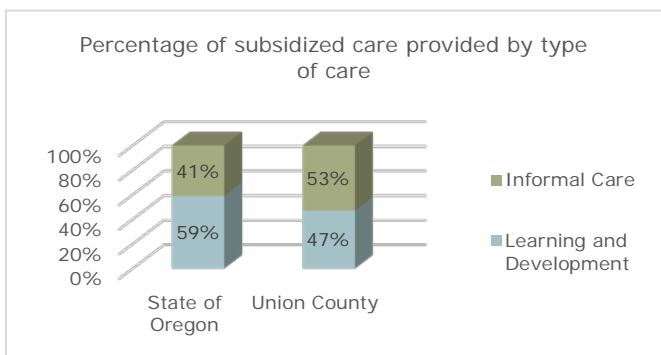

Number of children whose families receive subsidies from the Department of Human Services to help pay for child care⁷

On average, families of **94** Union County children per month received a subsidy to help pay for child care in 2014

For more information about child care in Union County, contact:

Child Care Resource & Referral
1100 K Ave
La Grande, Oregon 97850
541.975.5607 or toll free 1.800.559.5878
Email: ccrr@umchs.org
Website: www.umchs.org

¹ 2013 population estimates from the Center for Population Research and Census at Portland State University. ² US Census, ACS, B23009, 2013 3-year estimate for Oregon. ³ Price of child care for a toddler based on the median price of child care in a Baker County family child care home in Oregon as of March, 2014, OCCRP, OSU. ⁴ 2014 county-level cost of child care from Grobe, D. & Weber, R. 2014 Oregon Child Care Market Price Study. Oregon Child Care Research Partnership, OSU. ⁵ Average annual tuition from an OUS undergraduate student during 2014-2015 academic year from Oregon University System website. ⁶ Oregon Child Care Division, 2013. ⁷ Subsidy data for Federal Fiscal Year (FFY) 2014 provided by the Department of Human Services. Analysis by OCCRP, OSU.