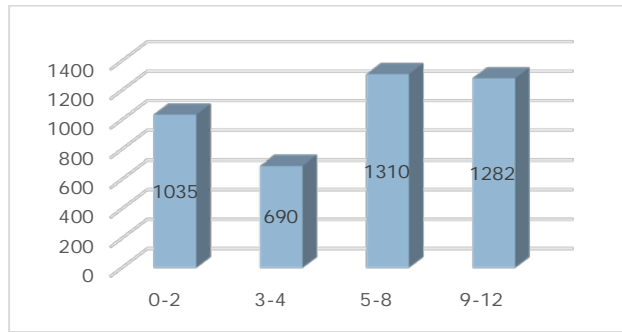

## How many children under 13 live in Union County?<sup>1</sup>

In 2014, there were **4,317** children aged 0-12 years:

- **1,035** children age 0-2
- **690** children age 3-4
- **1,310** children 5-8
- **1,282** children 9-12