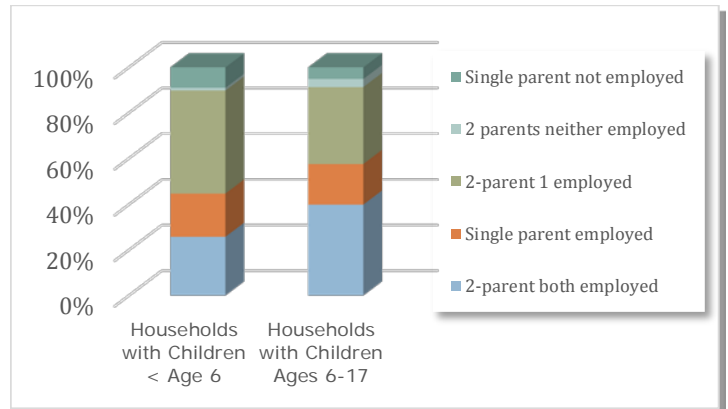

## How many children under 13 live in Union County?<sup>1</sup>

In 2014, there were **4,317** children aged 0-12 years:

- **1,035** children age 0-2
- **690** children age 3-4
- **1,310** children 5-8
- **1,282** children 9-12

## How much child care and education do we need?<sup>2</sup>

**45%** of families in Union County with children under 6 are likely to need child care due to parental employment.

## How much child care do we have?<sup>3</sup>

The following community resources exist for families in Union County:

- **462** slots in child care centers
- **372** slots in family child care homes

Union County currently has **19** visible slots per 100 children