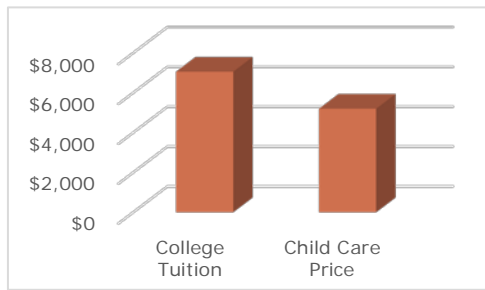

## How much child care and education do we need?<sup>2</sup>

**45%** of families in Union County with children under 6 are likely to need child care due to parental employment.

## How much child care do we have?<sup>3</sup>

The following community resources exist for families in Union County:

- **462** slots in child care centers
- **372** slots in family child care homes

Union County currently has **19** visible slots per 100 children

## How much does child care cost?<sup>4&5</sup>

The price of child care in Union County is close to the cost of college tuition at Oregon's public universities.

- Median annual price of child care in Union County **\$5,100**
- Average annual price of public university tuition in Oregon **\$7,061**
- Care of a toddler as a percent of the annual income **27%** minimum wage worker