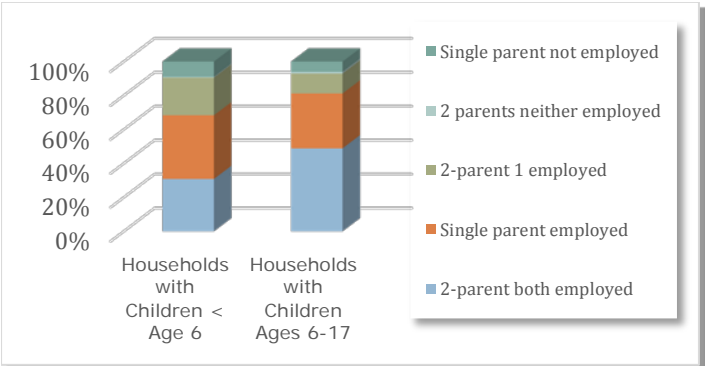

Child Care and Education in Umatilla County

How many children under 13 live in Umatilla County?¹

In 2014, there were **14,827** children aged 0-12 years:

- **3,484** children age 0-2
- **2,323** children age 3-4
- **4,518** children 5-8
- **4,502** children 9-12

How much child care do we have?³

The following community resources exist for families in Umatilla County:

- **1,111** slots in child care centers
- **712** slots in family child care homes

Umatilla County currently has **12** visible slots per 100 children

In 2013, child care workers earned a median salary between **\$20,800** and **\$26,000**⁶

How much child care and education do we need?²

68% of families in Umatilla County with children under 6 are likely to need child care due to parental employment.