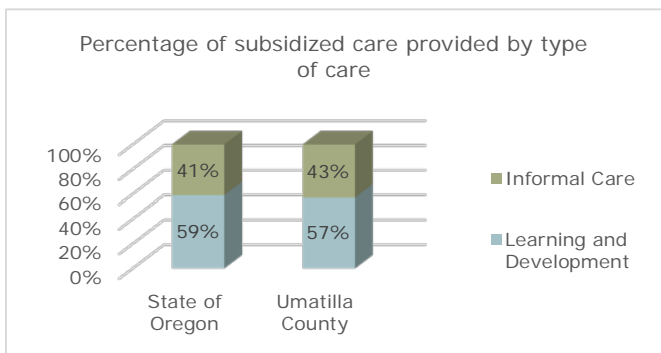

Number of children whose families receive subsidies from the Department of Human Services to help pay for child care⁷

On average, families of **302** Umatilla County children per month received a subsidy to help pay for child care in 2014

For more information about child care in Umatilla County, contact:

Child Care Resource and Referral
110 NE 4th St.
Hermiston, Oregon 97838
541.564.6878 or toll free 1.800.559.5878
Email: crrr@umchs.org
Website: www.umchs.org

¹ 2013 population estimates from the Center for Population Research and Census at Portland State University. ² US Census, ACS, B23009, 2013 3-year estimate for Oregon. ³ Price of child care for a toddler based on the median price of child care in a Baker County family child care home in Oregon as of March, 2014, OCCRP, OSU. ⁴ 2014 county-level cost of child care from Grobe, D. & Weber, R. 2014 Oregon Child Care Market Price Study. Oregon Child Care Research Partnership, OSU. ⁵ Average annual tuition from an OUS undergraduate student during 2014-2015 academic year from Oregon University System website. ⁶ Oregon Child Care Division, 2013. ⁷ Subsidy data for Federal Fiscal Year (FFY) 2014 provided by the Department of Human Services. Analysis by OCCRP, OSU.