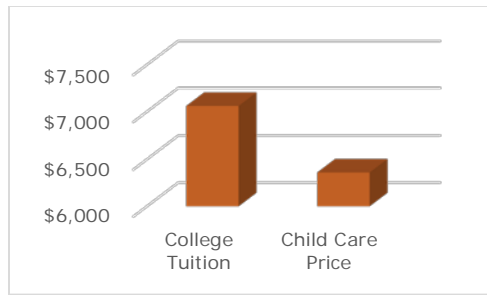

Child Care and Education in Umatilla County

How many children under 13 live in Umatilla County?¹

In 2014, there were **14,827** children aged 0-12 years:

- **3,484** children age 0-2
- **2,323** children age 3-4
- **4,518** children 5-8
- **4,502** children 9-12

How much child care do we have?³

The following community resources exist for families in Umatilla County:

- **1,111** slots in child care centers
- **712** slots in family child care homes

Umatilla County currently has **12** visible slots per 100 children

In 2013, child care workers earned a median salary between **\$20,800** and **\$26,000**⁶

How much child care and education do we need?²

68% of families in Umatilla County with children under 6 are likely to need child care due to parental employment.