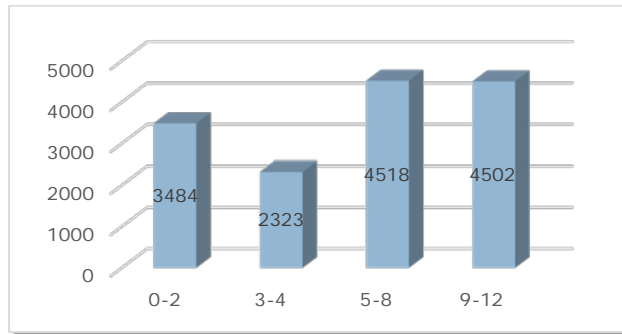

Child Care and Education in Umatilla County

How many children under 13 live in Umatilla County?¹

In 2014, there were **14,827** children aged 0-12 years:

- **3,484** children age 0-2
- **2,323** children age 3-4
- **4,518** children 5-8
- **4,502** children 9-12

How much child care do we have?³

The following community resources exist for families in Umatilla County:

- **1,111** slots in child care centers
- **712** slots in family child care homes

Umatilla County currently has **12** visible slots per 100 children