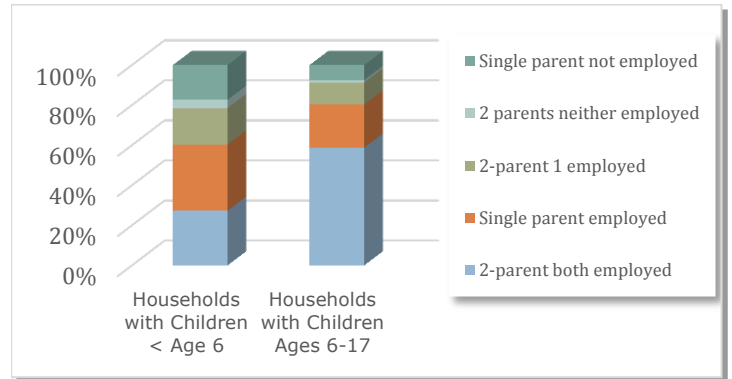

## How many children under 13 live in Sherman County?<sup>1</sup>

In 2014, there were **247** children aged 0-12 years:

- **60** children age 0-2
- **40** children age 3-4
- **70** children 5-8
- **77** children 9-12

## How much child care and education do we need?<sup>2</sup>

## How much child care do we have?<sup>3</sup>

The following community resources exist for families in Sherman County:

- **77** slots in child care centers
- **40** slots in family child care homes

Sherman County currently has **47** visible slots per 100 children