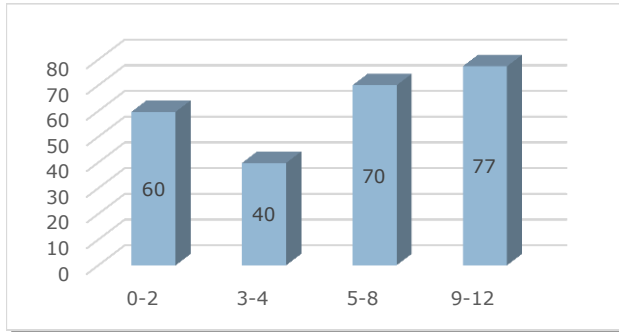

## How many children under 13 live in Sherman County?<sup>1</sup>

In 2014, there were **247** children aged 0-12 years:

- **60** children age 0-2
- **40** children age 3-4
- **70** children 5-8
- **77** children 9-12