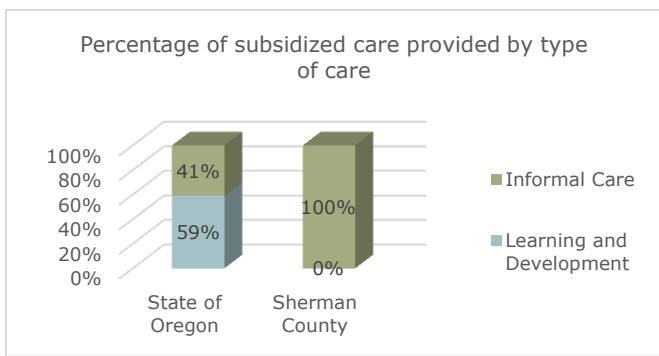

Number of children whose families receive subsidies from the Department of Human Services to help pay for child care⁷

On average, families of **2** Sherman County children per month received a subsidy to help pay for child care in 2014

For more information about child care in Sherman County, contact:

Child Care Partners
400 E Scenic Dr.
Columbia Gorge Community College
The Dalles, Oregon 97058
541.506.6131 or toll free 1.800.755.1143
Email: ccp@cgcc.edu Website: www.cgcc.edu/childcare

¹ 2013 population estimates from the Center for Population Research and Census at Portland State University. ² US Census, ACS, B23009, 2013 3-year estimate for Oregon. ³ Price of child care for a toddler based on the median price of child care in a Baker County family child care home in Oregon as of March, 2014, OCCRP, OSU. ⁴ 2014 county-level cost of child care from Grobe, D. & Weber, R. 2014 Oregon Child Care Market Price Study. Oregon Child Care Research Partnership, OSU. ⁵ Average annual tuition from an OUS undergraduate student during 2014-2015 academic year from Oregon University System website. ⁶ Oregon Child Care Division, 2013. ⁷ Subsidy data for Federal Fiscal Year (FFY) 2014 provided by the Department of Human Services. Analysis by OCCRP, OSU.