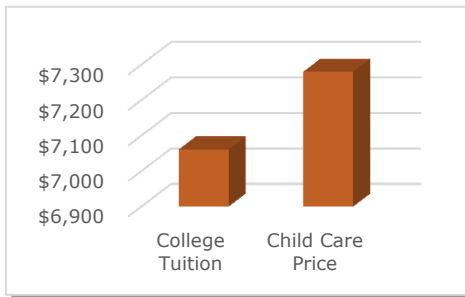

## How many children under 13 live in Sherman County?<sup>1</sup>

In 2014, there were **247** children aged 0-12 years:

- **60** children age 0-2
- **40** children age 3-4
- **70** children 5-8
- **77** children 9-12

## How much child care and education do we need?<sup>2</sup>

## How much child care do we have?<sup>3</sup>

The following community resources exist for families in Sherman County:

- **77** slots in child care centers
- **40** slots in family child care homes

Sherman County currently has **47** visible slots per 100 children

**60%** of families in Sherman County with children under 6 are likely to need child care due to parental employment.