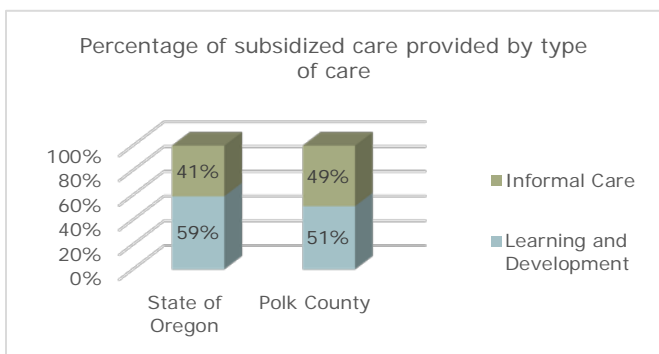

Number of children whose families receive subsidies from the Department of Human Services to help pay for child care⁷

On average, families of **243** Polk County children per month received a subsidy to help pay for child care in 2014

For more information about child care in Polk County, contact:

Child Care Resource and Referral
2475 Center St. NE
Salem, Oregon 97301
503.585.2491 or toll free 1.800.289.5533
Email crrweb@mwwca.org
Website: www.mycommunityaction.org/CCR&R

¹ 2013 population estimates from the Center for Population Research and Census at Portland State University. ² US Census, ACS, B23009, 2013 3-year estimate for Oregon. ³ Price of child care for a toddler based on the median price of child care in a Baker County family child care home in Oregon as of March, 2014, OCCRP, OSU. ⁴ 2014 county-level cost of child care from Grobe, D. & Weber, R. 2014 Oregon Child Care Market Price Study. Oregon Child Care Research Partnership, OSU. ⁵ Average annual tuition from an OUS undergraduate student during 2014-2015 academic year from Oregon University System website. ⁶ Oregon Child Care Division, 2013. ⁷ Subsidy data for Federal Fiscal Year (FFY) 2014 provided by the Department of Human Services. Analysis by OCCRP, OSU.