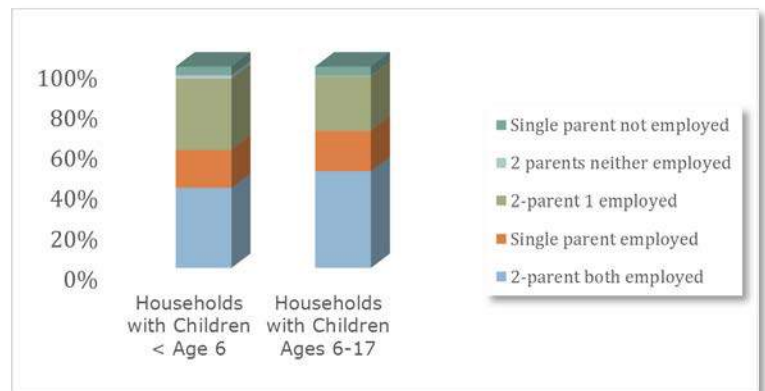

## How many children under 13 live in Polk County?<sup>1</sup>

In 2014, there were **13,274** children aged 0-12 years:

- **3,029** children age 0-2
- **2,019** children age 3-4
- **3,982** children 5-8
- **4,243** children 9-12

## How much child care do we have?<sup>3</sup>

The following community resources exist for families in Polk County:

- **1,112** slots in child care centers
- **723** slots in family child care homes

Polk County currently has **14** visible slots per 100 children

## How much child care and education do we need?<sup>2</sup>

**58%** of families in Polk County with children under 6 are likely to need child care due to parental employment.