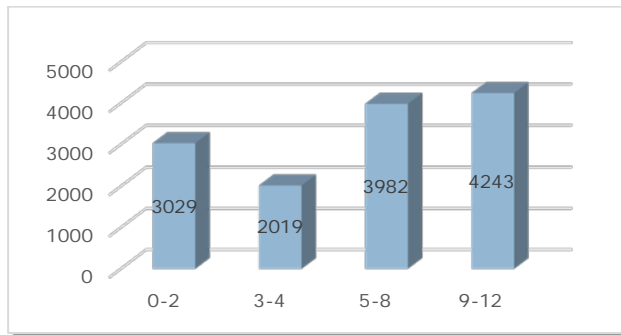

## How many children under 13 live in Polk County?<sup>1</sup>

In 2014, there were **13,274** children aged 0-12 years:

- **3,029** children age 0-2
- **2,019** children age 3-4
- **3,982** children 5-8
- **4,243** children 9-12