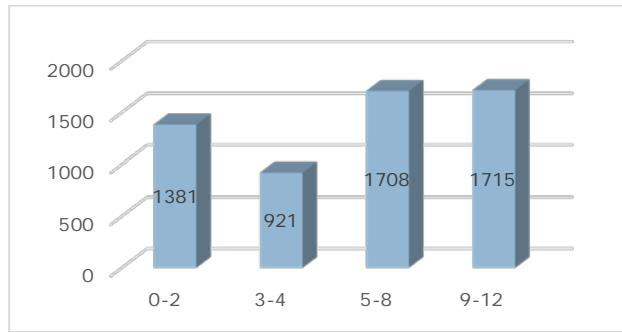

## How many children under 13 live in Malheur County?<sup>1</sup>

In 2014, there were **5,725** children aged 0-12 years:

- **1,381** children age 0-2
- **921** children age 3-4
- **1,708** children 5-8
- **1,715** children 9-12