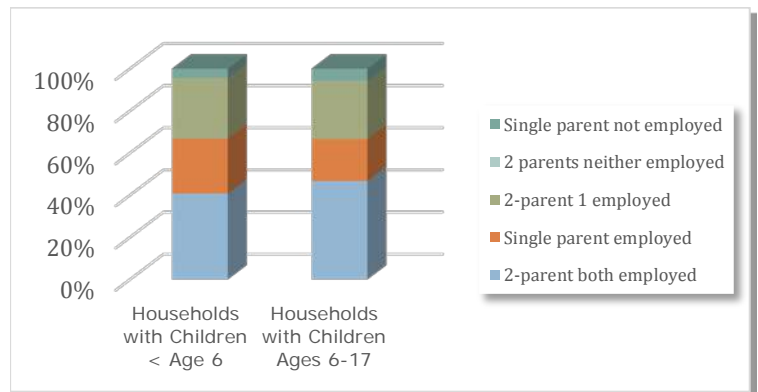

## How many children under 13 live in Malheur County?<sup>1</sup>

In 2014, there were **5,725** children aged 0-12 years:

- **1,381** children age 0-2
- **921** children age 3-4
- **1,708** children 5-8
- **1,715** children 9-12

## How much child care do we have?<sup>3</sup>

The following community resources exist for families in Malheur County:

- **793** slots in child care centers
- **335** slots in family child care homes

Malheur County currently has **20** visible slots per 100 children

## How much child care and education do we need?<sup>2</sup>

**67%** of families in Malheur County with children under 6 are likely to need child care due to parental employment.