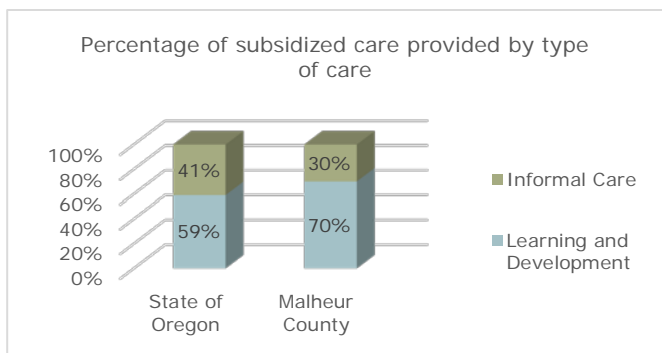

Number of children whose families receive subsidies from the Department of Human Services to help pay for child care⁷

On average, families of **107** Malheur County children per month received a subsidy to help pay for child care in 2014

For more information about child care in Malheur County, contact:

Child Care Resource and Referral
186 East Lane #2
Ontario, Oregon 97914
541.889.4882 Toll Free 800.559.5878
Email: ccrr@umchs.org
Website: www.umchs.org

¹ 2013 population estimates from the Center for Population Research and Census at Portland State University. ² US Census, ACS, B23009, 2013 3-year estimate for Oregon. ³ Price of child care for a toddler based on the median price of child care in a Baker County family child care home in Oregon as of March, 2014, OCCRP, OSU. ⁴ 2014 county-level cost of child care from Grobe, D. & Weber, R. 2014 Oregon Child Care Market Price Study. Oregon Child Care Research Partnership, OSU. ⁵ Average annual tuition from an OUS undergraduate student during 2014-2015 academic year from Oregon University System website. ⁶ Oregon Child Care Division, 2013. ⁷ Subsidy data for Federal Fiscal Year (FFY) 2014 provided by the Department of Human Services. Analysis by OCCRP, OSU.