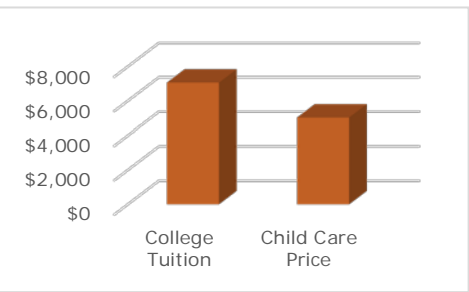

## How much child care and education do we need?<sup>2</sup>

**67%** of families in Malheur County with children under 6 are likely to need child care due to parental employment.

## How much does child care cost?<sup>4&5</sup>

The price of child care in Malheur County is close to the cost of college tuition at Oregon's public universities.

- Median annual price of child care in Malheur County **\$5,028**
- Average annual price of public university tuition in Oregon **\$7,061**
- Care of a toddler as a percent of the annual income of a **27%** minimum wage worker