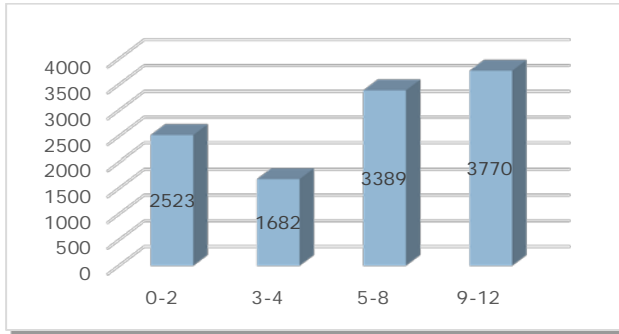

## How many children under 13 live in Josephine County?<sup>1</sup>

In 2014, there were **11,363** children aged 0-12 years:

- **2,523** children age 0-2
- **1,682** children age 3-4
- **3,389** children 5-8
- **3,770** children 9-12