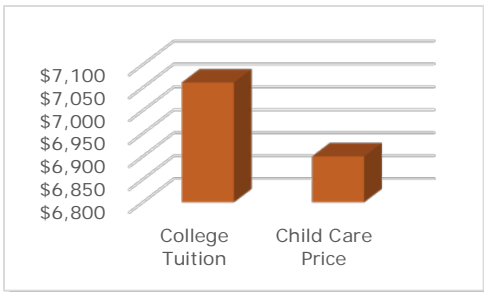

In 2013, child care workers earned a median salary between **$19,240** and **$23,920**⁶