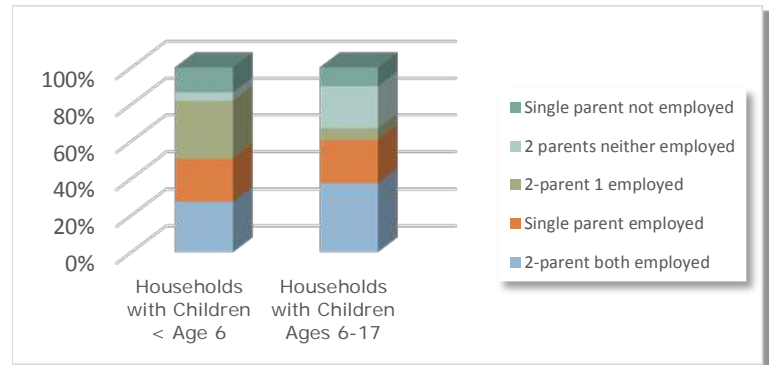

## How many children under 13 live in Josephine County?<sup>1</sup>

In 2014, there were **11,363** children aged 0-12 years:

- **2,523** children age 0-2
- **1,682** children age 3-4
- **3,389** children 5-8
- **3,770** children 9-12

## How much child care and education do we need?<sup>2</sup>

**82%** of families in Josephine County with children under 6 are likely to need child care due to parental employment.