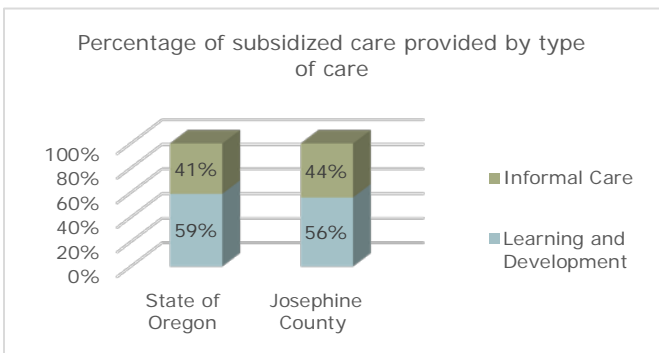

Number of children whose families receive subsidies from the Department of Human Services to help pay for child care⁷

On average, families of **309** Josephine County children per month received a subsidy to help pay for child care in 2014

For more information about child care in Josephine County, contact:

Child Care Resource Network of Southern Oregon
35 S. Bartlett Street
Medford, Oregon 97501
541.842.2590 or toll free 1.800.866.9034
Email: CCRNReferral@jobcouncil.org
Website: www.ccrnso.org

¹ 2012 population estimates from the Center for Population Research and Census at Portland State University. ² US Census, ACS, B23009, 2011 3-year estimate for Oregon. ³ Price of child care for a toddler based on the median price of child care in a Josephine County family child care home in Oregon as of March, 2012, OCCRP, OSU. ⁴ 2012 county-level cost of child care from Grobe, D. & Weber, R. 2012 Oregon Child Care Market Price Study. Oregon Child Care Research Partnership, OSU. ⁵ Average annual tuition from an OUS undergraduate student during 2011-2012 academic year from Oregon University System website. ⁶ Oregon Child Care Division, 2013. ⁷ Subsidy data for Federal Fiscal Year (FFY) 2012 provided by the Department of Human Services. Analysis by OCCRP, OSU.