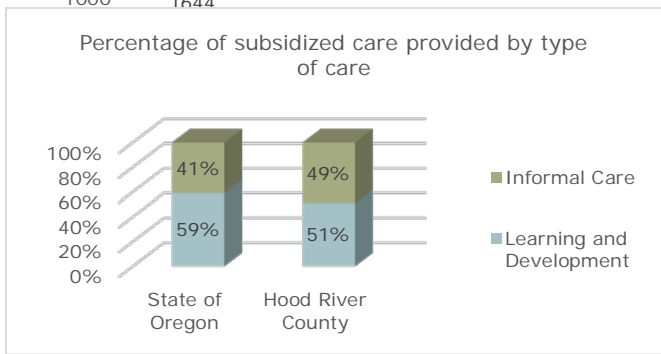

Number of children whose families receive subsidies from the Department of Human Services to help pay for child care⁷

On average, families of **57** Hood River County children per month received a subsidy to help pay for child care in 2014

For more information about child care in Hood River County, contact:

Child Care Partners
400 E Scenic Dr.
Columbia Gorge Community College
The Dalles, Oregon 97058
541.506.6131 or toll free 1.800.755.1143
Email: ccp@cgcc.edu Website: www.cgcc.edu/childcare

¹ 2013 population estimates from the Center for Population Research and Census at Portland State University. ² US Census, ACS, B23009, 2013 3-year estimate for Oregon. ³ Price of child care for a toddler based on the median price of child care in a Baker County family child care home in Oregon as of March, 2014, OCCRP, OSU. ⁴ 2014 county-level cost of child care from Grobe, D. & Weber, R. 2014 Oregon Child Care Market Price Study. Oregon Child Care Research Partnership, OSU. ⁵ Average annual tuition from an OUS undergraduate student during 2014-2015 academic year from Oregon University System website. ⁶ Oregon Child Care Division, 2013. ⁷ Subsidy data for Federal Fiscal Year (FFY) 2014 provided by the Department of Human Services. Analysis by OCCRP, OSU.