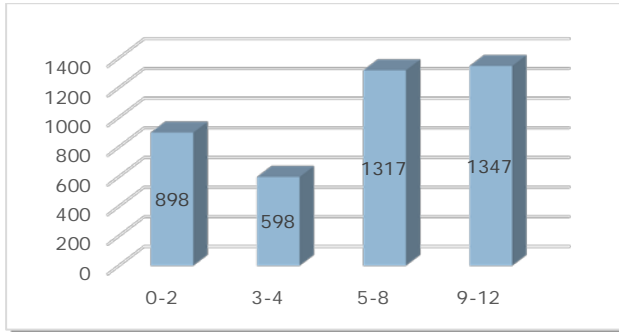

## How many children under 13 live in Hood River County?<sup>1</sup>

In 2014, there were **4,160** children aged 0-12 years:

- **898** children age 0-2
- **598** children age 3-4
- **1,317** children 5-8
- **1,347** children 9-12