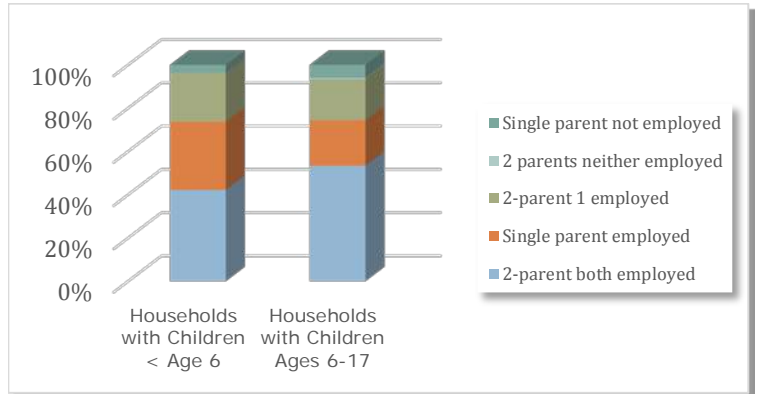

## How many children under 13 live in Hood River County?<sup>1</sup>

In 2014, there were **4,160** children aged 0-12 years:

- **898** children age 0-2
- **598** children age 3-4
- **1,317** children 5-8
- **1,347** children 9-12

## How much child care and education do we need?<sup>2</sup>

**74%** of families in Hood River County with children under 6 are likely to need child care due to parental employment.

## How much child care do we have?<sup>3</sup>

The following community resources exist for families in Hood River County:

- **696** slots in child care centers
- **298** slots in family child care homes