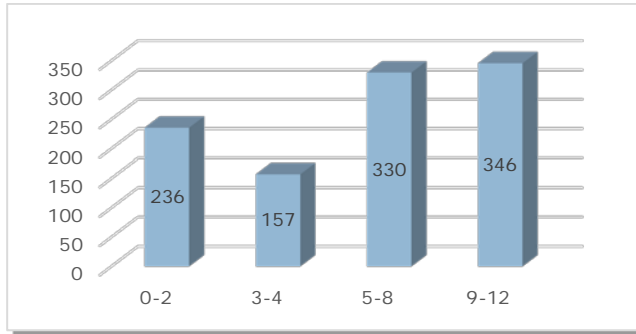

## How many children under 13 live in Harney County?<sup>1</sup>

In 2014, there were **1,069** children aged 0-12 years:

- **236** children age 0-2
- **157** children age 3-4
- **330** children 5-8
- **346** children 9-12