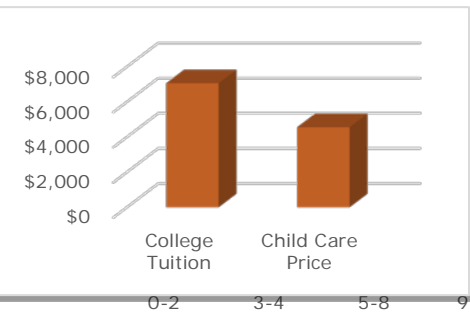

## How much child care and education do we need?<sup>2</sup>

**86%** of families in Harney County with children under 6 are likely to need child care due to parental employment.

## How much does child care cost?<sup>4&5</sup>

The price of child care in Harney County is close to the cost of college tuition at Oregon's public universities.

- Median annual price of child care in Harney County **\$4,560**
- Average annual price of public university tuition in Oregon **\$7,061**
- Care of a toddler as a percent of the annual income of a minimum wage worker **24%**