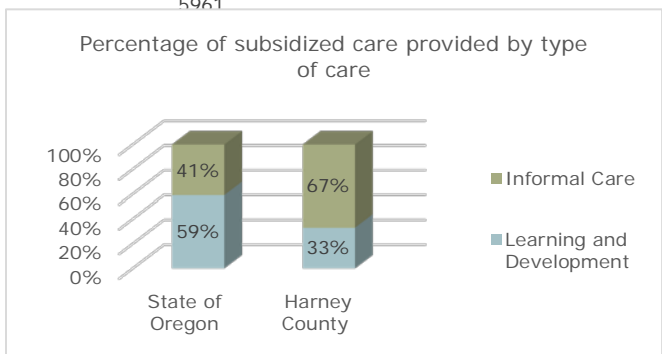

Number of children whose families receive subsidies from the Department of Human Services to help pay for child care⁷

On average, families of **12** Harney County children per month received a subsidy to help pay for child care in 2014

For more information about child care in Harney County, contact:

Child Care Resource & Referral
779 W Fillmore
Burns, Oregon 97720
541.573.3069 or toll free 1.800.559.5878
Email: crrr@umchs.org
Website: www.umchs.org

¹ 2013 population estimates from the Center for Population Research and Census at Portland State University. ² US Census, ACS, B23009, 2013 3-year estimate for Oregon. ³ Price of child care for a toddler based on the median price of child care in a Baker County family child care home in Oregon as of March, 2014, OCCRP, OSU. ⁴ 2014 county-level cost of child care from Grobe, D. & Weber, R. 2014 Oregon Child Care Market Price Study. Oregon Child Care Research Partnership, OSU. ⁵ Average annual tuition from an OUS undergraduate student during 2014-2015 academic year from Oregon University System website. ⁶ Oregon Child Care Division, 2013. ⁷ Oregon Child Care Division, 2013. ⁷ Subsidy data for Federal Fiscal Year (FFY) 2014 provided by the Department of Human Services. Analysis by OCCRP, OSU.