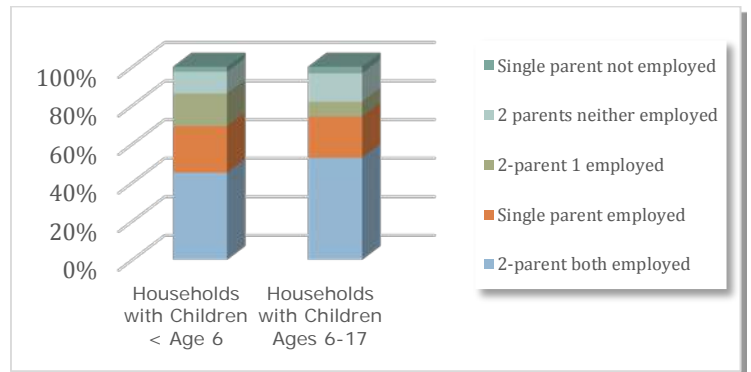

## How many children under 13 live in Harney County?<sup>1</sup>

In 2014, there were **1,069** children aged 0-12 years:

- **236** children age 0-2
- **157** children age 3-4
- **330** children 5-8
- **346** children 9-12

## How much child care do we have?<sup>3</sup>

The following community resources exist for families in Harney County:

- **239** slots in child care centers
- **59** slots in family child care homes

Harney County currently has **28** visible slots per 100 children

## How much child care and education do we need?<sup>2</sup>

**86%** of families in Harney County with children under 6 are likely to need child care due to parental employment.