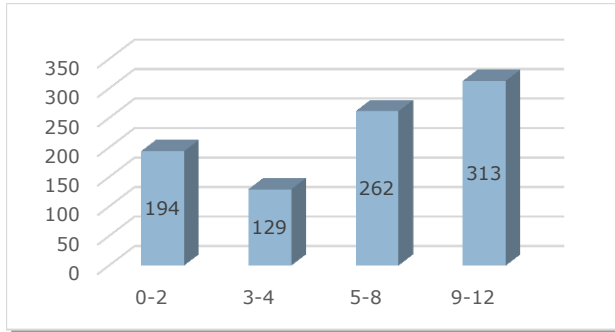

## How many children under 13 live in Grant County?<sup>1</sup>

In 2014, there were **898** children aged 0-12 years:

- **194** children age 0-2
- **129** children age 3-4
- **262** children 5-8
- **313** children 9-12