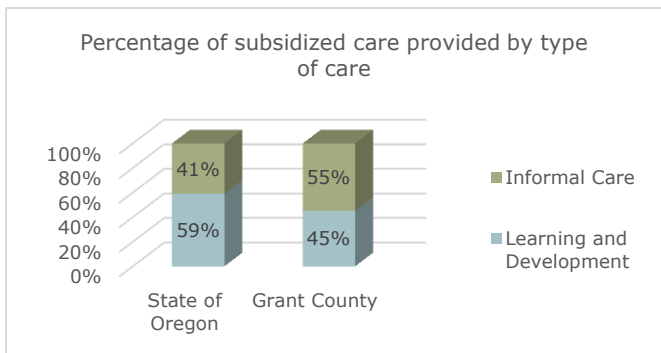

Number of children whose families receive subsidies from the Department of Human Services to help pay for child care⁷

On average, families of **11** Grant County children per month received a subsidy to help pay for child care in 2014

For more information about child care in Grant County, contact:

Child Care Resource & Referral
530 E Main, suite 6
John Day, Oregon 97845
541.575.1112 or toll free 1.800.559.5878
Email: ccrr@umchs.org
Website: www.umchs.org

¹ 2013 population estimates from the Center for Population Research and Census at Portland State University. ² US Census, ACS, B23009, 2013 3-year estimate for Oregon. ³ Price of child care for a toddler based on the median price of child care in a Baker County family child care home in Oregon as of March, 2014, OCCRP, OSU. ⁴ 2014 county-level cost of child care from Grobe, D. & Weber, R. 2014 Oregon Child Care Market Price Study. Oregon Child Care Research Partnership, OSU. ⁵ Average annual tuition from an OUS undergraduate student during 2014-2015 academic year from Oregon University System website. ⁶ Oregon Child Care Division, 2013. ⁷ Subsidy data for Federal Fiscal Year (FFY) 2014 provided by the Department of Human Services. Analysis by OCCRP, OSU.