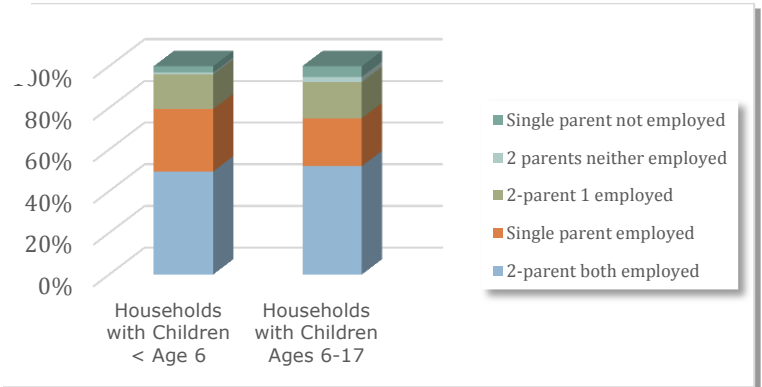

## How many children under 13 live in Grant County?<sup>1</sup>

In 2014, there were **898** children aged 0-12 years:

- **194** children age 0-2
- **129** children age 3-4
- **262** children 5-8
- **313** children 9-12

## How much child care and education do we need?<sup>2</sup>

## How much child care do we have?<sup>3</sup>

The following community resources exist for families in Grant County:

- **111** slots in child care centers
- **28** slots in family child care homes

Grant County currently has **15** visible slots per 100 children