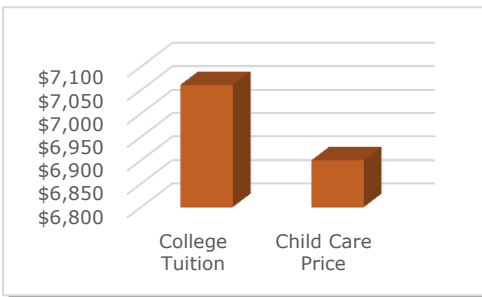

## How much child care do we have?<sup>3</sup>

The following community resources exist for families in Grant County:

- **111** slots in child care centers
- **28** slots in family child care homes

Grant County currently has **15** visible slots per 100 children

**79%** of families in Grant County with children under 6 are likely to need child care due to parental employment.

## How much does child care cost?<sup>4&5</sup>

The price of child care in Grant County is close to the cost of college tuition at Oregon's public universities.

- Median annual price of child care in Grant County **\$6,900**
- Average annual price of public university tuition in Oregon **\$7,061**
- Care of a toddler as a percent of the annual income of a minimum wage worker **36%**