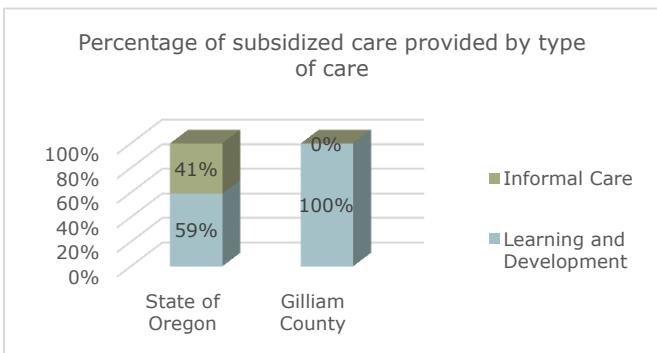

Number of children whose families receive subsidies from the Department of Human Services to help pay for child care⁷

On average, families of **4** Gilliam County children per month received a subsidy to help pay for child care in 2014

For more information about child care in Gilliam County, contact:

Child Care Partners
400 E Scenic Dr.
Columbia Gorge Community College
The Dalles, Oregon 97058
541.506.6131 or toll free 1.800.755.1143
Email: ccp@cgcc.edu Website: www.cgcc.edu/childcare

¹ 2013 population estimates from the Center for Population Research and Census at Portland State University. ² US Census, ACS, B23009, 2013 3-year estimate for Oregon. ³ Price of child care for a toddler based on the median price of child care in a Baker County family child care home in Oregon as of March, 2014, OCCRP, OSU. ⁴ 2014 county-level cost of child care from Grobe, D. & Weber, R. 2014 Oregon Child Care Market Price Study. Oregon Child Care Research Partnership, OSU. ⁵ Average annual tuition from an OUS undergraduate student during 2014-2015 academic year from Oregon University System website. ⁶ Oregon Child Care Division, 2013. ⁷ Subsidy data for Federal Fiscal Year (FFY) 2014 provided by the Department of Human Services. Analysis by OCCRP, OSU.