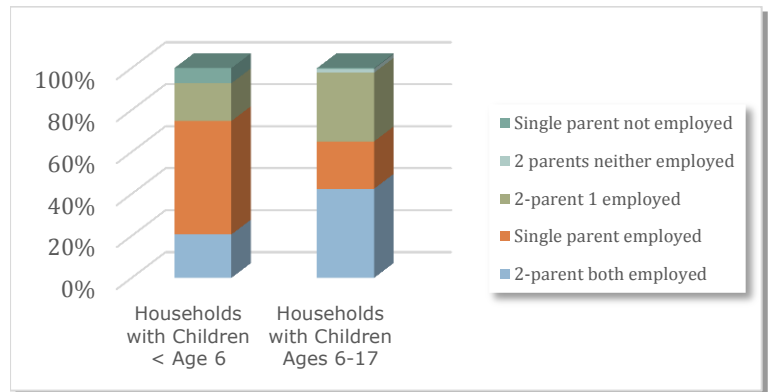

## How many children under 13 live in Gilliam County?<sup>1</sup>

In 2014, there were **244** children aged 0-12 years:

- **63** children age 0-2
- **42** children age 3-4
- **62** children 5-8
- **78** children 9-12

## How much child care and education do we need?<sup>2</sup>

## How much child care do we have?<sup>3</sup>

The following community resources exist for families in Gilliam County:

- **52** slots in child care centers
- **26** slots in family child care homes

Gilliam County currently has **32** visible slots per 100 children