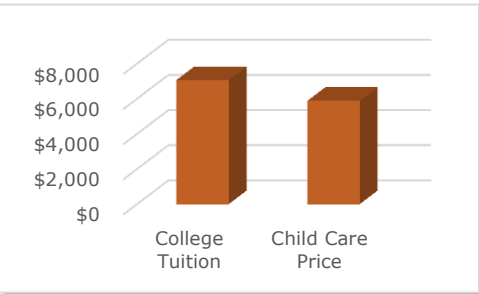

## How much child care do we have?<sup>3</sup>

The following community resources exist for families in Gilliam County:

- **52** slots in child care centers
- **26** slots in family child care homes

Gilliam County currently has **32** visible slots per 100 children

**75%** of families in Gilliam County with children under 6 are likely to need child care due to parental employment.

## How much does child care cost?<sup>4&5</sup>

The price of child care in Gilliam County is close to the cost of college tuition at Oregon's public universities.

- Median annual price of child care in Gilliam County **\$5,880**
- Average annual price of public university tuition in Oregon **\$7,061**
- Care of a toddler as a percent of the annual income of a minimum wage worker **31%**