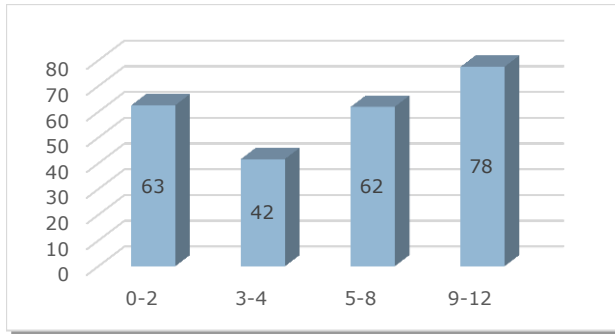

## How many children under 13 live in Gilliam County?<sup>1</sup>

In 2014, there were **244** children aged 0-12 years:

- **63** children age 0-2
- **42** children age 3-4
- **62** children 5-8
- **78** children 9-12