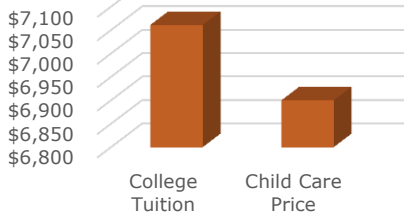

How much child care and education do we need?²

How much child care do we have?³

The following community resources exist for families in Douglas County:

- **1,322** slots in child care centers
- **730** slots in family child care homes

Douglas County currently has **14** visible slots per 100 children

56% of families in Douglas County with children under 6 are likely to need child care due to parental employment.^{4&5}

How much does child care cost?^{4&5}

The price of child care in Douglas County is close to the cost of college tuition at Oregon's public universities.

- Median annual price of child care in Douglas County **\$6,900**
- Average annual price of public university tuition in Oregon **\$7,061**
- Care of a toddler as a percent of the annual income of a minimum wage worker **36%**