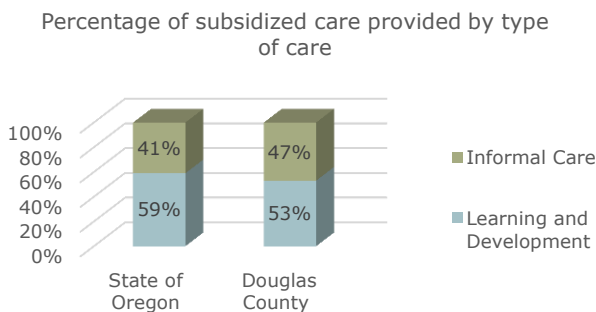

Douglas County currently has **14** visible slots per 100 children

56% of families in Douglas County with children under 6 are likely to need child care due to parental employment.^{4&5}

How much does child care cost?^{4&5}

The price of child care in Douglas County is close to the cost of college tuition at Oregon's public universities.

- Median annual price of child care in Douglas County **\$6,900**
- Average annual price of public university tuition in Oregon **\$7,061**
- Care of a toddler as a percent of the annual income of a minimum wage worker **36%**

In 2013, child care workers earned a median salary between **\$22,880** and **\$29,224**⁶

Number of children whose families receive subsidies from the Department of Human Services to help pay for child care⁷

On average, families of **405** Douglas County children per month received a subsidy to help pay for child care in 2014

For more information about child care in Douglas County, contact:

Family Connections of Lane and Douglas Counties
 4000 E 30th Ave.
 Lane Community College
 Eugene, Oregon 97405
 541.463.3954 or toll free 1.800.222.3290
 Email: CFE@lanecc.edu
 Website: www.lanecc.edu/lfc