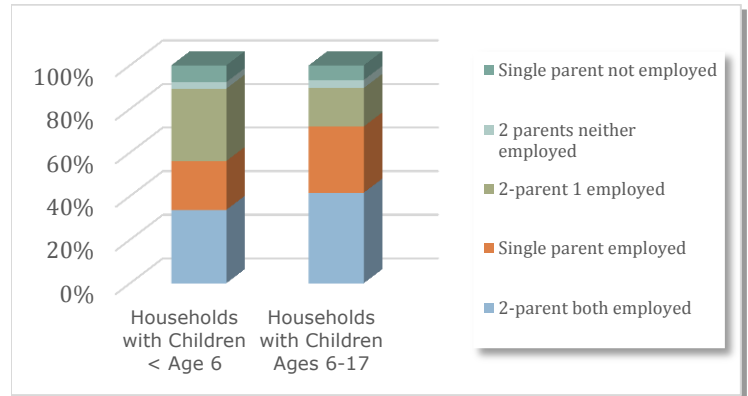

Child Care and Education in Douglas County

How many children under 13 live in Douglas County?¹

In 2014, there were **15,033** children aged 0-12 years:

- **3,403** children age 0-2
- **2,269** children age 3-4
- **4,492** children 5-8
- **4,870** children 9-12

How much child care and education do we need?²

How much child care do we have?³

The following community resources exist for families in Douglas County:

- **1,322** slots in child care centers
- **730** slots in family child care homes

Douglas County currently has **14** visible slots per 100 children

56% of families in Douglas County with children under 6 are likely to need child care due to parental employment.^{4&5}

How much does child care cost?^{4&5}