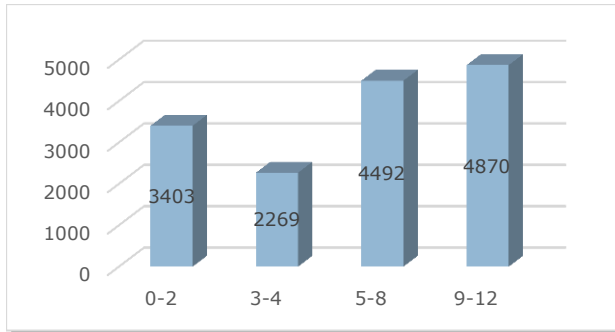

Child Care and Education in Douglas County

How many children under 13 live in Douglas County?¹

In 2014, there were **15,033** children aged 0-12 years:

- **3,403** children age 0-2
- **2,269** children age 3-4
- **4,492** children 5-8
- **4,870** children 9-12

How much child care and education do we need?²

How much child care do we have?³

The following community resources exist for families in Douglas County:

- **1,322** slots in child care centers
- **730** slots in family child care homes

Douglas County currently has **14** visible slots per 100 children

56% of families in Douglas County with children under 6 are likely to need child care due to parental employment.^{4&5}

How much does child care cost?^{4&5}