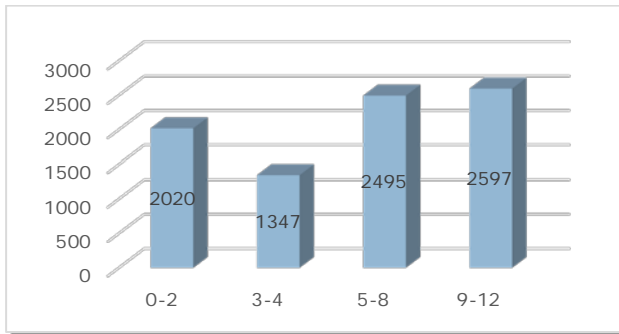

Child Care and Education in Coos County

How many children under 13 live in Coos County?¹

In 2014, there were **8,459** children aged 0-12 years:

- **2,020** children age 0-2
- **1,347** children age 3-4
- **2,495** children 5-8
- **2,597** children 9-12