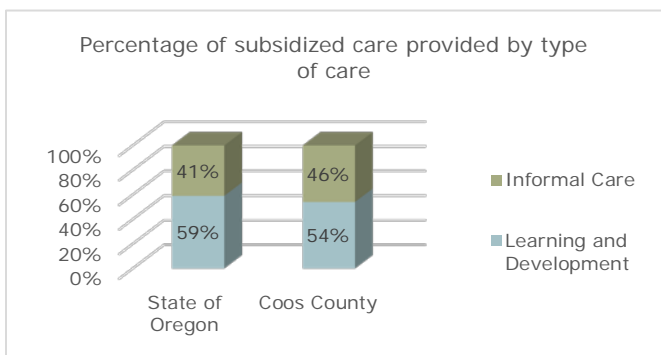

Number of children whose families receive subsidies from the Department of Human Services to help pay for child care⁶

On average, families of **186** Coos County children per month received a subsidy to help pay for child care in 2014

For more information about child care in Coos County, contact:

CARE Connections
1988 Newmark
South Western Oregon Community College
Coos Bay, Oregon 97420
541.888.7957 or toll free 1.800.611.7555
Email: cc&r@socc.edu
Website: www.socc.edu/careconnections

¹ 2013 population estimates from the Center for Population Research and Census at Portland State University. ² US Census, ACS, B23009, 2013 3-year estimate for Oregon. ³ Price of child care for a toddler based on the median price of child care in a Baker County family child care home in Oregon as of March, 2014, OCCRP, OSU. ⁴ 2014 county-level cost of child care from Grobe, D. & Weber, R. 2014 Oregon Child Care Market Price Study. Oregon Child Care Research Partnership, OSU. ⁵ Average annual tuition from an OUS undergraduate student during 2014-2015 academic year from Oregon University System website. ⁶ Oregon Child Care Division, 2013. ⁷ Subsidy data for Federal Fiscal Year (FFY) 2014 provided by the Department of Human Services. Analysis by OCCRP, OSU.