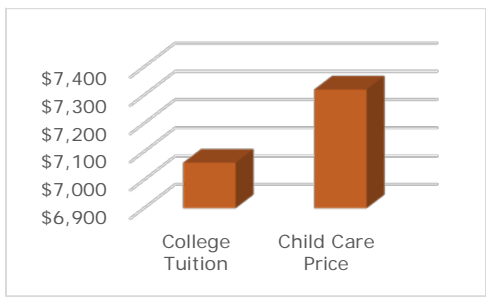

How much child care and education do we need?²

How much child care do we have?³

The following community resources exist for families in Coos County:

- **620** slots in child care centers
- **364** slots in family child care homes

Coos County currently has **12** visible slots per 100 children

55% of families in Coos County with children under 6 are likely to need child care due to parental employment.

How much does child care cost?^{4&5}

The price of child care in Coos County exceeds the cost of college tuition at Oregon's public universities.

- Median annual price of child care in Coos County **\$7,320**
- Average annual price of public university tuition in Oregon **\$7,061**
- Care of a toddler as a percent of the annual income of a **39%** minimum wage worker