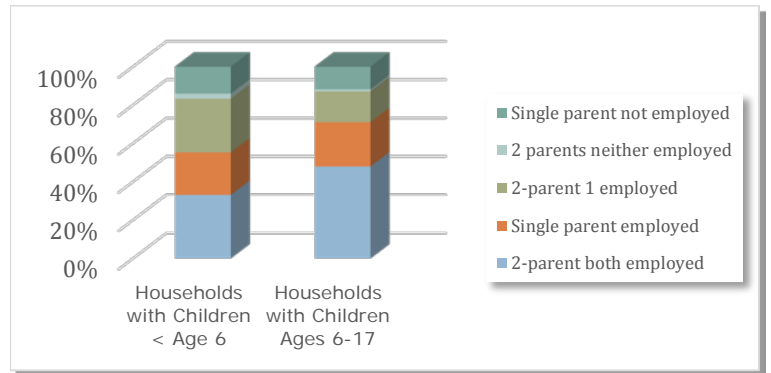

Child Care and Education in Coos County

How many children under 13 live in Coos County?¹

In 2014, there were **8,459** children aged 0-12 years:

- **2,020** children age 0-2
- **1,347** children age 3-4
- **2,495** children 5-8
- **2,597** children 9-12

How much child care and education do we need?²

How much child care do we have?³

The following community resources exist for families in Coos County:

- **620** slots in child care centers
- **364** slots in family child care homes

Coos County currently has **12** visible slots per 100 children

55% of families in Coos County with children under 6 are likely to need child care due to parental employment.

How much does child care cost?^{4&5}