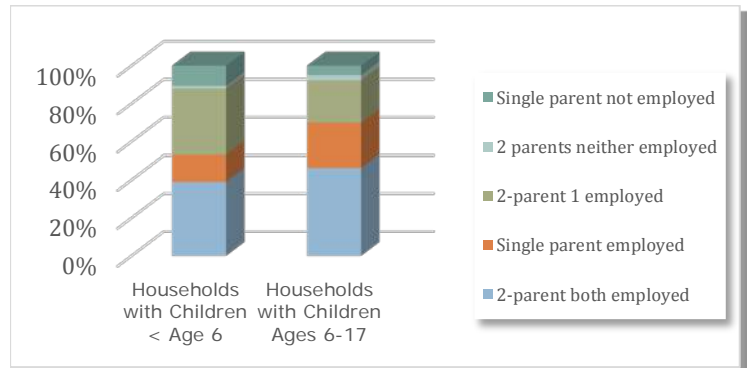

How much child care and education do we need?²

53% of families in Columbia County with children under 6 are likely to need child care due to parental employment.

How much does child care cost?^{4&5}

The price of child care in Columbia County exceeds the cost of college tuition at Oregon's public universities.