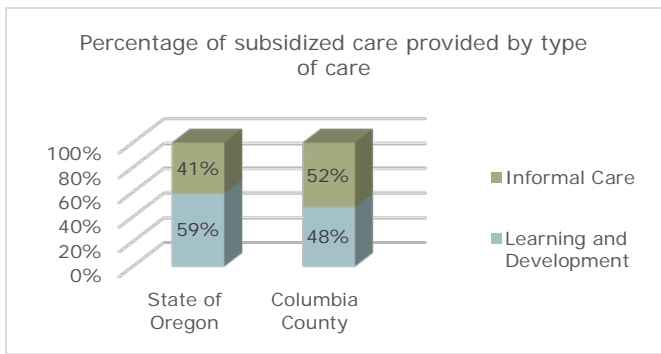

Number of children whose families receive subsidies from the Department of Human Services to help pay for child care⁷

On average, families of **126** Columbia County children per month received a subsidy to help pay for child care in 2014

For more information about child care in Columbia County, contact:

Child Care Resource and Referral in Washington and Columbia Counties
1001 SW Baseline
Hillsboro, Oregon 97123
971.223.6100 or toll free 1.800.624.9516
Email: ccrr@caowash.org Website: www.caowash.org

¹ 2013 population estimates from the Center for Population Research and Census at Portland State University. ² US Census, ACS, B23009, 2013 3-year estimate for Oregon. ³ Price of child care for a toddler based on the median price of child care in a Baker County family child care home in Oregon as of March, 2014, OCCRP, OSU. ⁴ 2014 county-level cost of child care from Grobe, D. & Weber, R. 2014 Oregon Child Care Market Price Study. Oregon Child Care Research Partnership, OSU. ⁵ Average annual tuition from an OUS undergraduate student during 2014-2015 academic year from Oregon University System website. ⁶ Oregon Child Care Division, 2013. ⁷ Subsidy data for Federal Fiscal Year (FFY) 2014 provided by the Department of Human Services. Analysis by OCCRP, OSU.