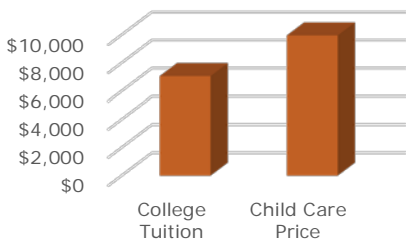

Child Care and Education in Columbia County

How many children under 13 live in Columbia County?¹

In 2014, there were **7,809** children aged 0-12 years:

- **1,644** children age 0-2
- **1,096** children age 3-4
- **2,393** children 5-8
- **2,677** children 9-12

How much child care do we have?³

The following community resources exist for families in Columbia County:

- **561** slots in child care centers
- **207** slots in family child care homes

Columbia County currently has **10** visible slots per 100 children

How much child care and education do we need?²

53% of families in Columbia County with children under 6 are likely to need child care due to parental employment.

How much does child care cost?^{4&5}

The price of child care in Columbia County exceeds the cost of college tuition at Oregon's public universities.

In 2013, child care workers earned a median salary between **\$20,550** and **\$24,440**⁶

- Median annual price of child care in Columbia County **\$9,960**
- Average annual price of public university tuition in Oregon **\$7,061**
- Care of a toddler as a percent of the annual income of a minimum wage worker **53%**