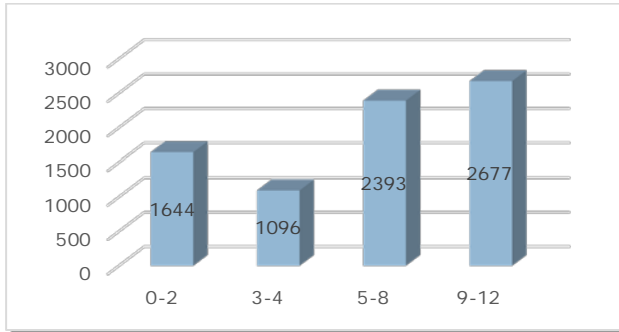

Child Care and Education in Columbia County

How many children under 13 live in Columbia County?¹

In 2014, there were **7,809** children aged 0-12 years:

- **1,644** children age 0-2
- **1,096** children age 3-4
- **2,393** children 5-8
- **2,677** children 9-12

How much child care do we have?³

The following community resources exist for families in Columbia County:

- **561** slots in child care centers
- **207** slots in family child care homes

Columbia County currently has **10** visible slots per 100 children