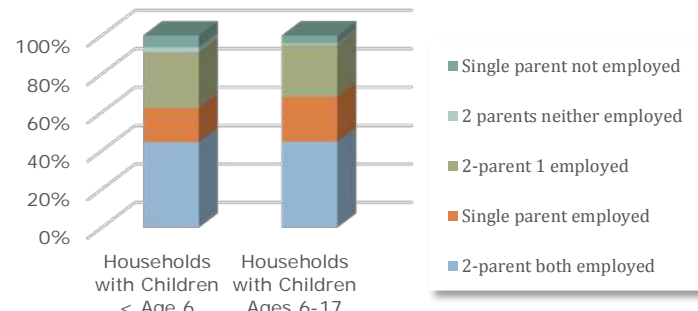

62% of families in Clackamas County with children under 6 are likely to need child care due to parental employment.

How much does child care cost?^{4&5}

The price of child care in Clackamas County exceeds the cost of college tuition at Oregon's public universities.

- Median annual price of child care in Clackamas County **$11,940**
- Average annual price of public university tuition in Oregon **$7,061**
- Care of a toddler as a percent of the annual income of a minimum wage worker **63%**

In 2013, child care workers earned a median salary between **$20,800** and **$28,995**⁶