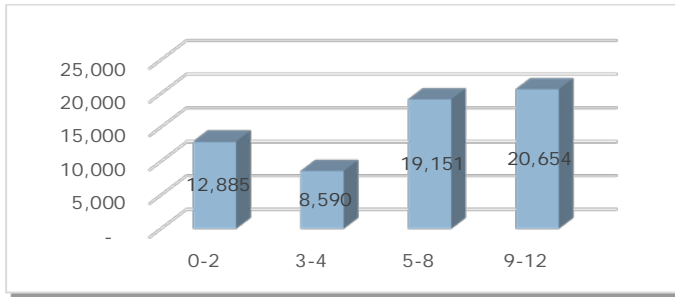

## How many children under 13 live in Clackamas County?<sup>1</sup>

2014, there were **61,280** children aged 0-12 years:

- **12,885** children age 0-2
- **8,590** children age 3-4
- **19,151** children 5-8
- **20,654** children 9-12