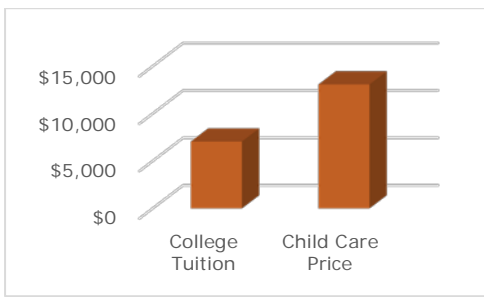

How much child care and education do we need?²

How much child care do we have?³

The following community resources exist for families in Benton County:

- **1,908** slots in child care centers
- **349** slots in family child care homes

Benton County currently has **22** visible slots per 100 children

47% of families in Benton County with children under 6 are likely to need child care due to parental employment.

How much does child care cost?^{4&5}

The price of child care in Benton County exceeds the cost of college tuition at Oregon's public universities.

- Median annual price of child care in Benton County **$13,080**
- Average annual price of public university tuition in Oregon **$7,061**
- Care of a toddler as a percent of the annual income of a **69%** minimum wage worker

In 2014, child care workers earned a median salary between **$19,240** and **$26,790**⁶