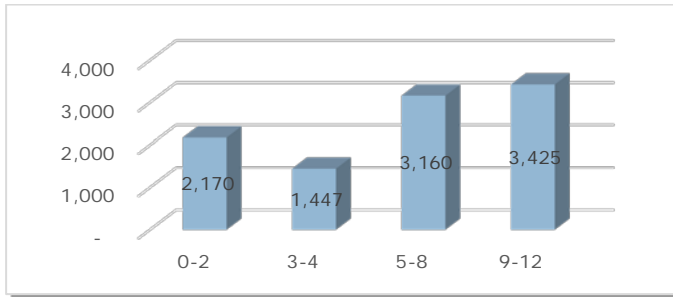

## How many children under 13 live in Benton County?<sup>1</sup>

In 2014, there were **10,202** children aged 0-12 years:

- **2,170** children age 0-2
- **1,447** children age 3-4
- **3,160** children 5-8
- **3,425** children 9-12