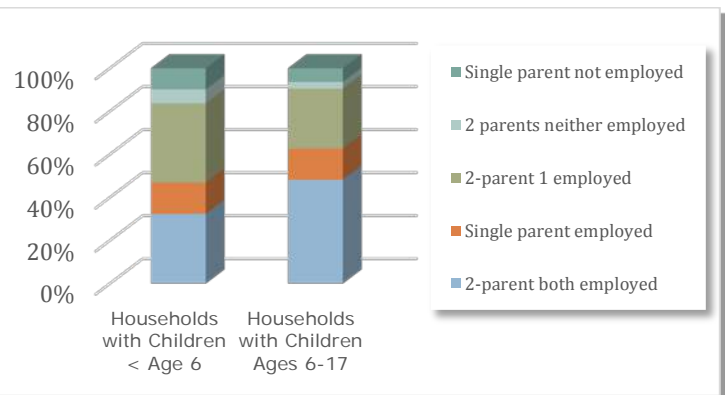

How much child care and education do we need?²

How much child care do we have?³

The following community resources exist for families in Benton County:

- **1,908** slots in child care centers
- **349** slots in family child care homes

Benton County currently has **22** visible slots per 100 children

47% of families in Benton County with children under 6 are likely to need child care due to parental employment.

How much does child care cost?^{4&5}

The price of child care in Benton County exceeds the cost of college tuition at Oregon's public universities.

- Median annual price of child care in Benton County **$13,080**
- Average annual price of public university tuition in Oregon **$7,061**
- Care of a toddler as a percent of the annual income of a **69%** minimum wage worker

In 2014, child care workers earned a median salary between **$19,240** and **$26,790**⁶