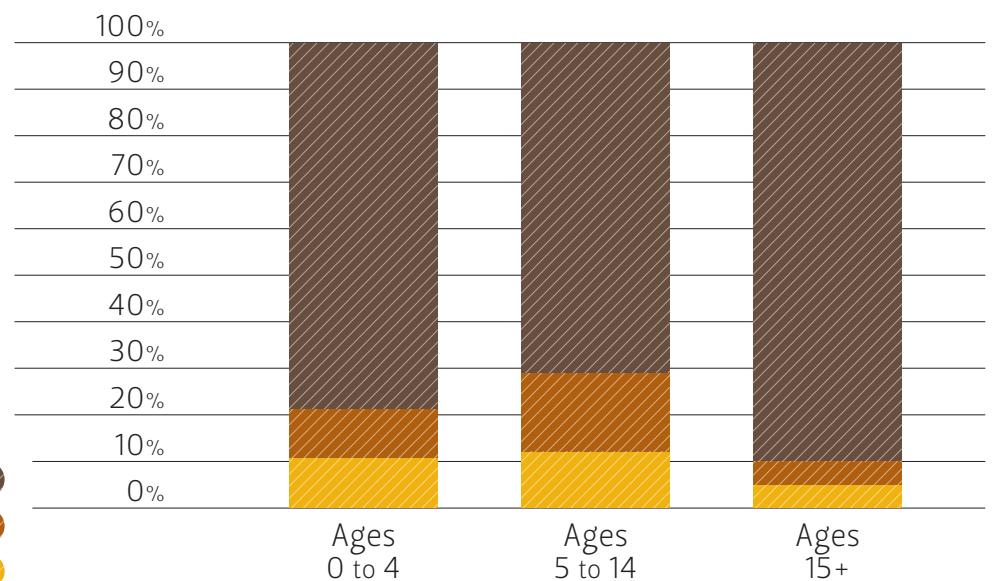

CHILD CARE AND EDUCATION IN OREGON

Growing awareness of the importance of the early years in a child's life increases the need to know more about Oregon's young children, their families, and the child care and education that exists to support them.

HOW MANY CHILDREN UNDER 13 LIVE IN CURRY COUNTY?

1

ABOUT A QUARTER OF CURRY CO. CHILDREN ARE HISPANIC OR NONWHITE

2

- White; Non-Hispanic =
- Hispanic; Any Race =
- Non-White; Non-Hispanic =

1 2016 population estimates from the Center for Population Research at Portland State University.

2 U.S. Census Bureau, American Community Survey (ACS), Tables B01001A-1, 2011-2015 five-year estimate.

CHILD CARE AND EDUCATION PROGRAMS

HOW MUCH CHILD CARE AND EDUCATION DO WE NEED?

3

- = 2 Parents; Neither Employed
- = Single Parent; Not Employed
- = 2 Parents; 1 Employed
- = Single Parent; Employed
- = 2 Parents; Both Employed

over **4/5** children have both parents employed or a single parent employed

HOW MUCH CHILD CARE DO WE HAVE RIGHT NOW?

4

2,218

children currently under age 13 living in Curry County

273

slots in centers and family child care homes for children currently under age 13 living in Curry County