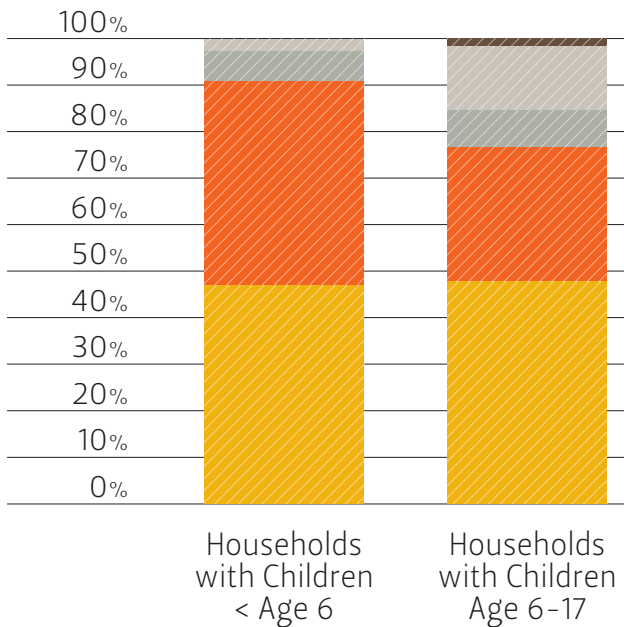

CHILD CARE AND EDUCATION IN OREGON

Growing awareness of the importance of the early years in a child's life increases the need to know more about Oregon's young children, their families, and the child care and education that exists to support them.

HOW MANY CHILDREN UNDER 13 LIVE IN CURRY COUNTY?

1

ABOUT A QUARTER OF CURRY CO. CHILDREN ARE HISPANIC OR NONWHITE

2

- White; Non-Hispanic =
- Hispanic; Any Race =
- Non-White; Non-Hispanic =

1 2016 population estimates from the Center for Population Research at Portland State University.

2 U.S. Census Bureau, American Community Survey (ACS), Tables B01001A-1, 2011-2015 five-year estimate.

CHILD CARE AND EDUCATION PROGRAMS

HOW MUCH CHILD CARE AND EDUCATION DO WE NEED?

3

- = 2 Parents; Neither Employed
- = Single Parent; Not Employed
- = 2 Parents; 1 Employed
- = Single Parent; Employed
- = 2 Parents; Both Employed

over **4/5** children have both parents employed or a single parent employed

HOW MUCH CHILD CARE DO WE HAVE RIGHT NOW?

4

2,218

children currently under age 13 living in Curry County

273

slots in centers and family child care homes for children currently under age 13 living in Curry County