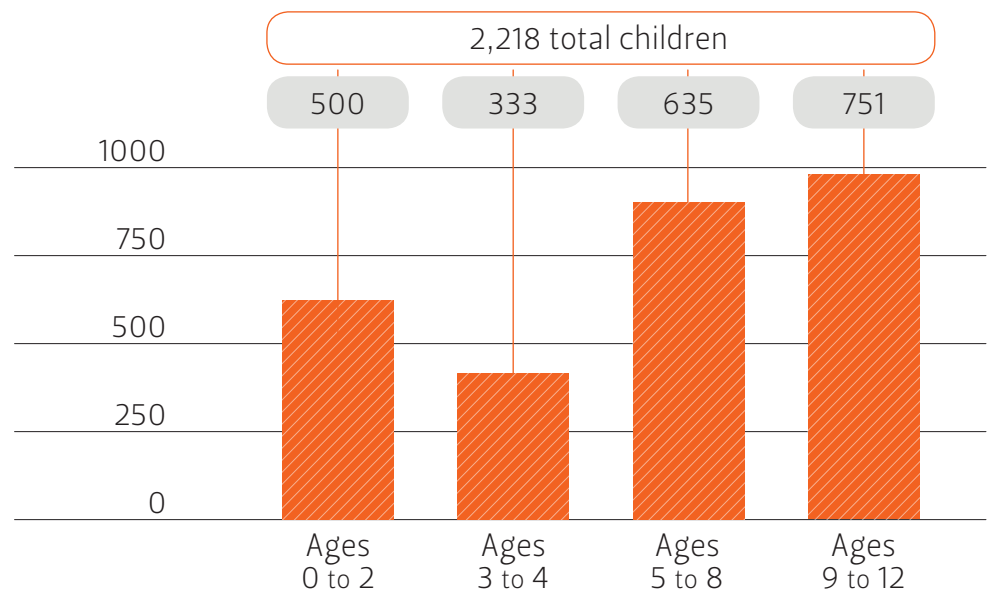

CHILD CARE AND EDUCATION

IN CURRY COUNTY, OREGON

2016

This report answers basic policy-relevant questions about Oregon's children, families, and the child care and education system.

PREPARED BY

Bobbie Weber
Oregon Child Care Research Partnership
April 2017

CHILD CARE AND EDUCATION IN OREGON

Growing awareness of the importance of the early years in a child's life increases the need to know more about Oregon's young children, their families, and the child care and education that exists to support them.

HOW MANY CHILDREN UNDER 13 LIVE IN CURRY COUNTY?

1

ABOUT A QUARTER OF CURRY CO. CHILDREN ARE HISPANIC OR NONWHITE

2

- White; Non-Hispanic =
- Hispanic; Any Race =
- Non-White; Non-Hispanic =

1 2016 population estimates from the Center for Population Research at Portland State University.

over **4/5** children have both parents employed or a single parent employed

HOW MUCH CHILD CARE DO WE HAVE RIGHT NOW?

4

2,218

children currently under age 13 living in Curry County

273

slots in centers and family child care homes for children currently under age 13 living in Curry County