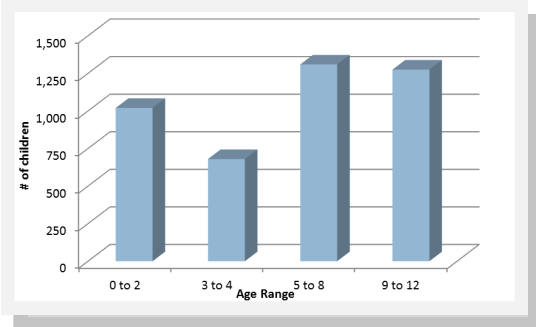

## How many children under 13 live in Union County?<sup>1</sup>

In 2012, there were **4,284** children age 0-12 years:

- ◆ **1,020** children age 0-2
- ◆ **680** children age 3-4
- ◆ **1,309** children 5-8
- ◆ **1,275** children 9-12