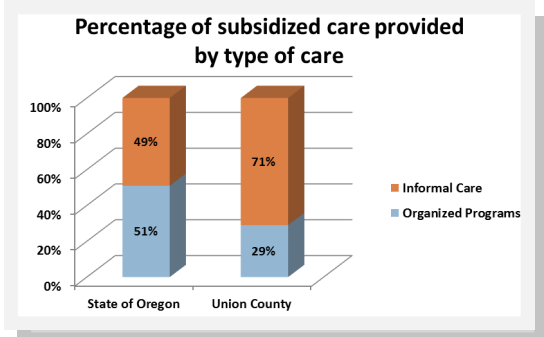

Number of children whose families receive subsidies from the Department of Human

Services to help pay for child care⁶

On average, families of **89** Union County children per month received a subsidy to help pay for child care in 2012

For more information about child care in Union County, contact:
Child Care Resource & Referral
1901 Adams Ave., suite 3
Training and Employment Consortium
La Grande, Oregon 97850
541.963.7942 or toll free 1.800.956.0324 x7
Email: CCRAssist@tecteam.org
Website: www.trainingemployment.org

¹2012 population estimates from the Center for Population Research and Census at Portland State University.

²US Census, ACS, B23009, 2011 3-year estimate for Oregon.

³Price of child care for a toddler based on the median price of child care in a Union County family child care home in Oregon as of March, 2012, OCCRP, OSU.

⁴2012 county-level cost of child care from Grobe, D. & Weber, R. 2012 Oregon Child Care Market Price Study. Oregon Child Care Research Partnership, OSU.

⁵Average annual tuition from an OUS undergraduate student during 2011-2012 academic year from Oregon University System website.

⁶Subsidy data for Federal Fiscal Year (FFY) 2012 provided by the Department of Human Services. Analysis by OCCRP, OSU.