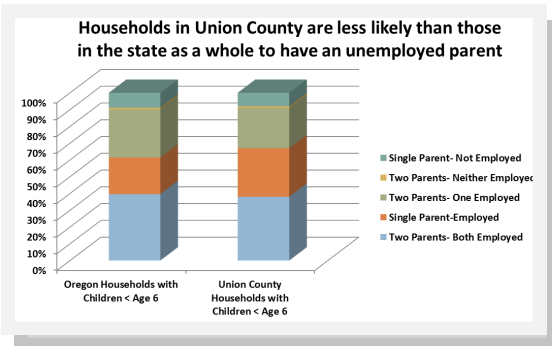

# Child Care and Education in Union County

## How many children under 13 live in Union County?<sup>1</sup>

In 2012, there were **4,284** children age 0-12 years:

- ◆ **1,020** children age 0-2
- ◆ **680** children age 3-4
- ◆ **1,309** children 5-8
- ◆ **1,275** children 9-12

## How much child care and education do we need?<sup>2</sup>

## How much child care do we have?<sup>3</sup>

The following community resources exist for families in Union County:

- ◆ **425** slots in child care centers
- ◆ **488** slots in family child care homes

Union County currently has **22** visible slots per 100 children