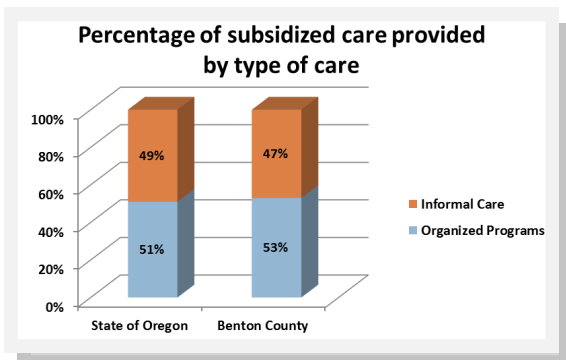

Benton County currently has **24** visible slots per 100 children

A map associated with this profile displays the amount and type of child care available within Benton County Elementary school catchment areas.

How much does child care cost?^{4&5}

The price of child care in Benton County exceeds the cost of college tuition at Oregon's public universities.

- ◆ Median annual price of child care in Benton County **\$11,940**
- ◆ Average annual price of public university tuition in Oregon **\$6,679**
- ◆ Care of a toddler as a percent of the annual income of a minimum wage worker **65%**

In 2011, child care workers earned a median salary between **\$18,720** and **\$26,561**⁶

Number of children whose families receive subsidies

from the Department of Human Services to help pay for child care⁷