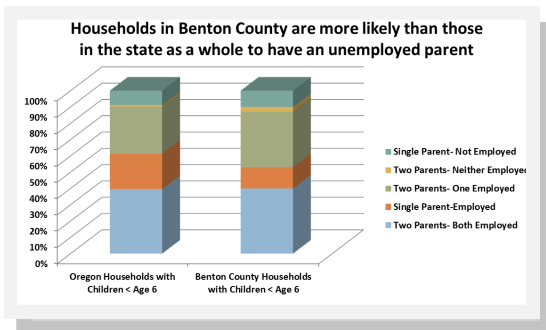

Child Care and Education in Benton County

How many children under 13 live in Benton County?¹

In 2012, there were **10,291** children age 0-12 years:

- ◆ **2,195** children age 0-2
- ◆ **1,463** children age 3-4
- ◆ **3,192** children 5-8
- ◆ **3,441** children 9-12

How much child care and education do we need?²

How much child care do we have?³

The following community resources exist for families in Benton County:

- ◆ **1,996** slots in child care centers
- ◆ **451** slots in family child care homes

Benton County currently has **24** visible slots per 100 children

A map associated with this profile displays the amount and type of child care available within Benton County Elementary school catchment areas.