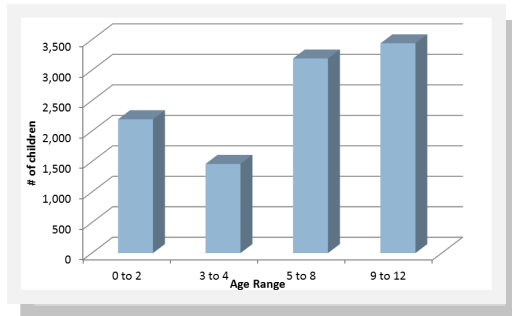

Child Care and Education in Benton County

How many children under 13 live in Benton County?¹

In 2012, there were **10,291** children age 0-12 years:

- ◆ **2,195** children age 0-2
- ◆ **1,463** children age 3-4
- ◆ **3,192** children 5-8
- ◆ **3,441** children 9-12

How much child care and education do we need?²

How much child care do we have?³

The following community resources exist for families in Benton County:

- ◆ **1,996** slots in child care centers
- ◆ **451** slots in family child care homes